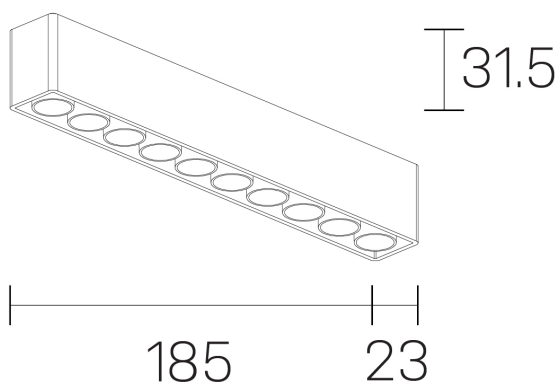

**lumo mini**  
K51302.10.SR.BK-BK.28.ST.9.27.DA

## GENERAL DETAILS

INSTALLATION	Surface
FINISHES ALUMINIUM	Black-Black
LIGHT DIRECTION	Fixed
BEAM ANGLE	28°
INT/EXT IP DEGREE	IP20
MATERIAL	Aluminum
IK DEGREE	IK 6
UTILIZATION	Indoor
WARRANTY	5 years

## GENERAL DIMENSIONS

DIMENSIONS	.10 (185x23mm)
HEIGHT	h 31,5 mm
DIMENSIONES DE EMBALAJE	N/A

\*Please might expect a max.15% figure reduction in finishes other than white