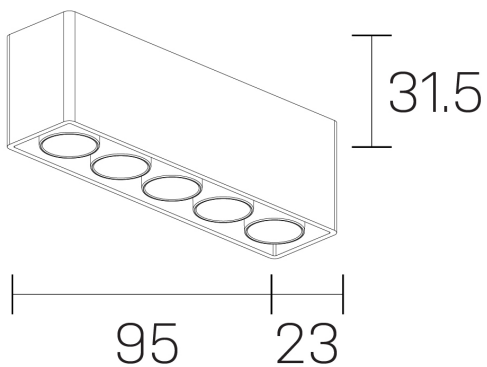

**lumo mini**  
K51302.05.SR.BK-BK.50.ST.9.30.DA

#### GENERAL DETAILS

INSTALLATION	Surface
FINISHES ALUMINIUM	Black-Black
LIGHT DIRECTION	Fixed
BEAM ANGLE	50°
INT/EXT IP DEGREE	IP20
MATERIAL	Aluminum
IK DEGREE	IK 6
UTILIZATION	Indoor
WARRANTY	5 years

#### GENERAL DIMENSIONS

DIMENSIONS	.05 (95x23mm)
HEIGHT	h 31,5 mm
DIMENSIONES DE EMBALAJE	N/A

\*Please might expect a max.15% figure reduction in finishes other than white