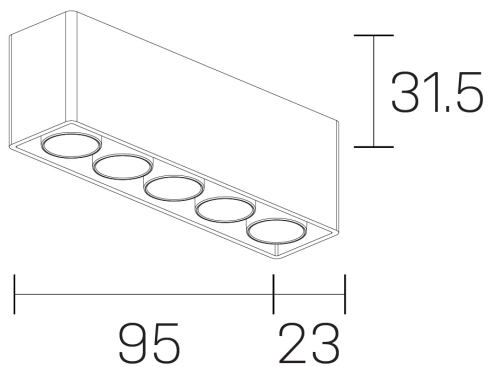

**lumo mini**  
K51302.05.SR.BK-BK.50.ST.9.30

#### GENERAL DETAILS

INSTALLATION	Surface
FINISHES ALUMINIUM	Black-Black
LIGHT DIRECTION	Fixed
BEAM ANGLE	50°
INT/EXT IP DEGREE	IP20
MATERIAL	Aluminum
IK DEGREE	IK 6
UTILIZATION	Indoor
WARRANTY	5 years

#### GENERAL DIMENSIONS

DIMENSIONS	.05 (95x23mm)
HEIGHT	h 31,5 mm
DIMENSIONES DE EMBALAJE	N/A

\*Please might expect a max.15% figure reduction in finishes other than white