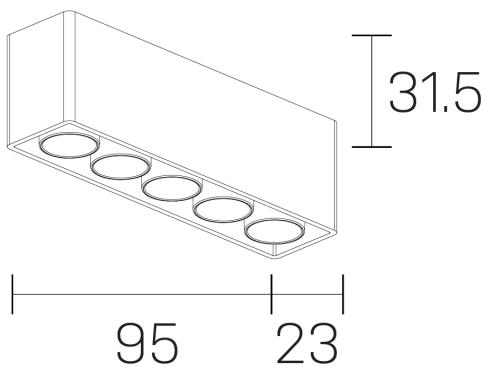

lumo mini
K51302.05.SR.BK-BK.50.ST.9.30.PU

GENERAL DETAILS

INSTALLATION	Surface
FINISHES ALUMINIUM	Black-Black
LIGHT DIRECTION	Fixed
BEAM ANGLE	50°
INT/EXT IP DEGREE	IP20
MATERIAL	Aluminum
IK DEGREE	IK 6
UTILIZATION	Indoor
WARRANTY	5 years

ELECTRICAL DETAILS

LAMP	LED
POWER	8 W
COLOUR TEMPERATURE	3000K
LUMINOUS FLUX	638 Lm
EFFICACY DIMMING	80 Lm/W
DIMABLE	Push
DRIVER	Remote
CLASS PROTECTION	II
COLOUR RENDERING INDEX	CRI>90
VOLTAGE	220-240 V
CURRENT INTENSITY	500 mA
LIFE TIME	50.000 h

GENERAL DIMENSIONS

DIMENSIONS	.05 (95x23mm)
HEIGHT	h 31,5 mm
DIMENSIONES DE EMBALAJE	N/A

*Please might expect a max.15% figure reduction in finishes other than white