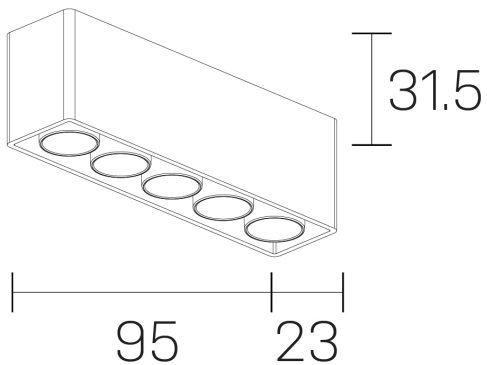

lumo mini
K51302.05.SR.BK-BK.38.ST.9.30.PU

GENERAL DETAILS

INSTALLATION	Surface
FINISHES ALUMINIUM	Black-Black
LIGHT DIRECTION	Fixed
BEAM ANGLE	38°
INT/EXT IP DEGREE	IP20
MATERIAL	Aluminum
IK DEGREE	IK 6
UTILIZATION	Indoor
WARRANTY	5 years

ELECTRICAL DETAILS

LAMP	LED
POWER	8 W
COLOUR TEMPERATURE	3000K
LUMINOUS FLUX	638 Lm
EFFICACY DIMMING	80 Lm/W
DIMABLE	Push
DRIVER	Remote
CLASS PROTECTION	II
COLOUR RENDERING INDEX	CRI>90
VOLTAGE	220-240 V
CURRENT INTENSITY	500 mA
LIFE TIME	50.000 h

GENERAL DIMENSIONS

DIMENSIONS	.05 (95x23mm)
HEIGHT	h 31,5 mm
DIMENSIONES DE EMBALAJE	N/A

*Please might expect a max.15% figure reduction in finishes other than white