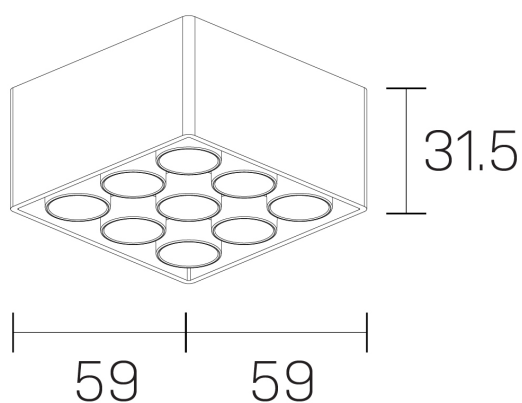

lumo mini
K51302.33.SR.BK-BK.50.ST.9.30

GENERAL DETAILS

INSTALLATION	Surface
FINISHES ALUMINIUM	Black-Black
LIGHT DIRECTION	Fixed
BEAM ANGLE	50°
INT/EXT IP DEGREE	IP20
MATERIAL	Aluminum
IK DEGREE	IK 6
UTILIZATION	Indoor
WARRANTY	5 years

ELECTRICAL DETAILS

LAMP	LED
POWER	14,5W
COLOUR TEMPERATURE	3000K
LUMINOUS FLUX	1261 Lm
EFFICACY DIMMING	79 Lm/W
DIMABLE	No Dim
DRIVER	Remote
CLASS PROTECTION	II
COLOUR RENDERING INDEX	CRI>90
VOLTAGE	220-240 V
CURRENT INTENSITY	500 mA
LIFE TIME	50.000 h

GENERAL DIMENSIONS

DIMENSIONS	.33 (59x59mm)
HEIGHT	h 31,5 mm
DIMENSIONES DE EMBALAJE	N/A

*Please might expect a max.15% figure reduction in finishes other than white