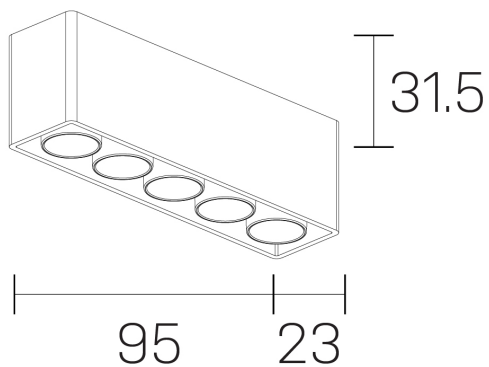

lumo mini
K51302.05.SR.BK-BK.50.ST.9.27

GENERAL DETAILS

INSTALLATION	Surface
FINISHES ALUMINIUM	Black-Black
LIGHT DIRECTION	Fixed
BEAM ANGLE	50°
INT/EXT IP DEGREE	IP20
MATERIAL	Aluminum
IK DEGREE	IK 6
UTILIZATION	Indoor
WARRANTY	5 years

ELECTRICAL DETAILS

LAMP	LED
POWER	8 W
COLOUR TEMPERATURE	2700K
LUMINOUS FLUX	602 Lm
EFFICACY DIMMING	75 Lm/W
DIMABLE	No Dim
DRIVER	Remote
CLASS PROTECTION	II
COLOUR RENDERING INDEX	CRI>90
VOLTAGE	220-240 V
CURRENT INTENSITY	500 mA
LIFE TIME	50.000 h

GENERAL DIMENSIONS

DIMENSIONS	.05 (95x23mm)
HEIGHT	h 31,5 mm
DIMENSIONES DE EMBALAJE	N/A

*Please might expect a max.15% figure reduction in finishes other than white