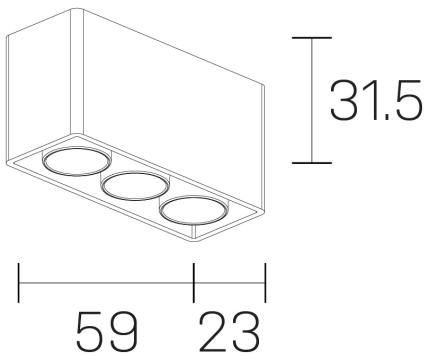

lumo mini
K51302.03.SR.BK-BK.50.ST.9.30.PU

GENERAL DETAILS

INSTALLATION	Surface
FINISHES ALUMINIUM	Black-Black
LIGHT DIRECTION	Fixed
BEAM ANGLE	50°
INT/EXT IP DEGREE	IP20
MATERIAL	Aluminum
IK DEGREE	IK 6
UTILIZATION	Indoor
WARRANTY	5 years

ELECTRICAL DETAILS

LAMP	LED
POWER	5 W
COLOUR TEMPERATURE	3000K
LUMINOUS FLUX	385 Lm
EFFICACY DIMMING	77 Lm/W
DIMABLE	Push
DRIVER	Remote
CLASS PROTECTION	II
COLOUR RENDERING INDEX	CRI>90
VOLTAGE	220-240 V
CURRENT INTENSITY	500 mA
LIFE TIME	50.000 h

GENERAL DIMENSIONS

DIMENSIONS	.03 (59x23mm)
HEIGHT	h 31,5 mm
DIMENSIONES DE EMBALAJE	N/A

*Please might expect a max.15% figure reduction in finishes other than white