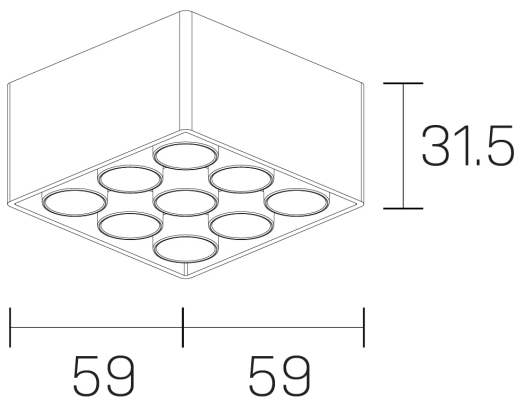

lumo mini
K51302.33.SR.BK-BK.50.ST.9.27

GENERAL DETAILS

INSTALLATION	Surface
FINISHES ALUMINIUM	Black-Black
LIGHT DIRECTION	Fixed
BEAM ANGLE	50°
INT/EXT IP DEGREE	IP20
MATERIAL	Aluminum
IK DEGREE	IK 6
UTILIZATION	Indoor
WARRANTY	5 years

GENERAL DIMENSIONS

DIMENSIONS	.33 (59x59mm)
HEIGHT	h 31,5 mm
DIMENSIONES DE EMBALAJE	N/A

*Please might expect a max.15% figure reduction in finishes other than white