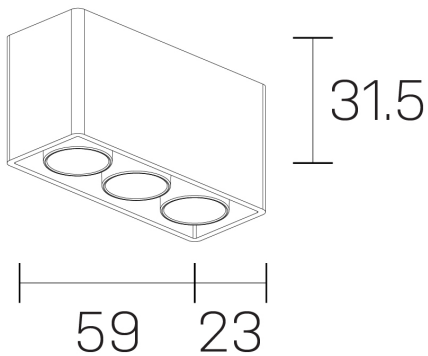

lumo mini
K51302.03.SR.BK-BK.50.ST.9.27.PU

GENERAL DETAILS

INSTALLATION	Surface
FINISHES ALUMINIUM	Black-Black
LIGHT DIRECTION	Fixed
BEAM ANGLE	50°
INT/EXT IP DEGREE	IP20
MATERIAL	Aluminum
IK DEGREE	IK 6
UTILIZATION	Indoor
WARRANTY	5 years

GENERAL DIMENSIONS

DIMENSIONS	.03 (59x23mm)
HEIGHT	h 31,5 mm
DIMENSIONES DE EMBALAJE	N/A

*Please might expect a max.15% figure reduction in finishes other than white