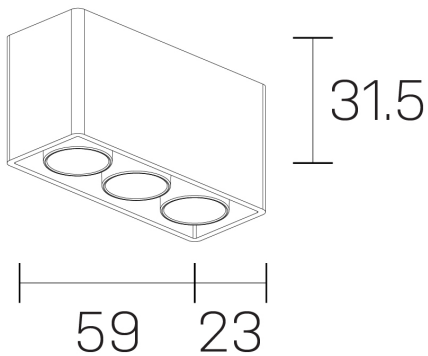

lumo mini
K51302.03.SR.BK-BK.28.ST.9.27.PU

GENERAL DETAILS

INSTALLATION	Surface
FINISHES ALUMINIUM	Black-Black
LIGHT DIRECTION	Fixed
BEAM ANGLE	28°
INT/EXT IP DEGREE	IP20
MATERIAL	Aluminum
IK DEGREE	IK 6
UTILIZATION	Indoor
WARRANTY	5 years

GENERAL DIMENSIONS

DIMENSIONS	.03 (59x23mm)
HEIGHT	h 31,5 mm
DIMENSIONES DE EMBALAJE	N/A

*Please might expect a max.15% figure reduction in finishes other than white