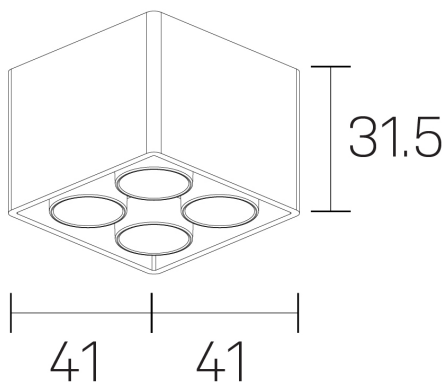

lumo mini
K51302.22.SR.BK-BK.38.ST.9.27.DA

GENERAL DETAILS

INSTALLATION	Surface
FINISHES ALUMINIUM	Black-Black
LIGHT DIRECTION	Fixed
BEAM ANGLE	38°
INT/EXT IP DEGREE	IP20
MATERIAL	Aluminum
IK DEGREE	IK 6
UTILIZATION	Indoor
WARRANTY	5 years

GENERAL DIMENSIONS

DIMENSIONS	.22 (41x41mm)
HEIGHT	h 31,5 mm
DIMENSIONES DE EMBALAJE	N/A

*Please might expect a max.15% figure reduction in finishes other than white