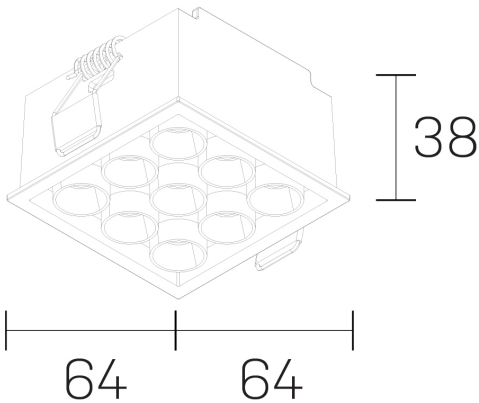

lumo mini
K51302.33.RF.BK-BK.38.ST.9.30.PU

GENERAL DETAILS

INSTALLATION	recessed with frame
FINISHES ALUMINIUM	Black-Black
LIGHT DIRECTION	Fixed
BEAM ANGLE	38°
INT/EXT IP DEGREE	IP20/23
MATERIAL	Aluminum
IK DEGREE	IK 6
UTILIZATION	Indoor
WARRANTY	5 years

ELECTRICAL DETAILS

LAMP	LED
POWER	14,5W
COLOUR TEMPERATURE	3000K
LUMINOUS FLUX	1261 Lm
EFFICACY DIMMING	79 Lm/W
DIMABLE	Push
DRIVER	Remote
CLASS PROTECTION	II
COLOUR RENDERING INDEX	CRI>90
VOLTAGE	220-240 V
CURRENT INTENSITY	500 mA
LIFE TIME	50.000 h

GENERAL DIMENSIONS

DIMENSIONS	.33 (64x64mm)
CUT OUT	60x60 mm
HEIGHT	h 38 mm
DIMENSIONES DE EMBALAJE	N/A

*Please might expect a max.15% figure reduction in finishes other than white