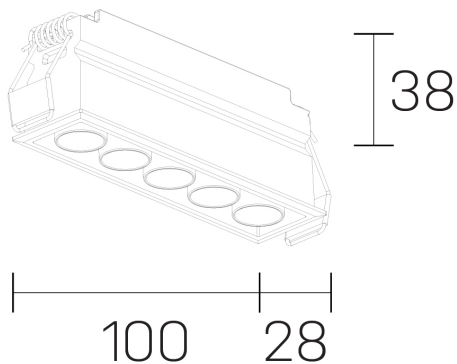

lumo mini
K51302.05.RF.BK-BK.50.ST.9.30.DA

GENERAL DETAILS

INSTALLATION	recessed with frame
FINISHES ALUMINIUM	Black-Black
LIGHT DIRECTION	Fixed
BEAM ANGLE	50°
INT/EXT IP DEGREE	IP20/23
MATERIAL	Aluminum
IK DEGREE	IK 6
UTILIZATION	Indoor
WARRANTY	5 years

ELECTRICAL DETAILS

LAMP	LED
POWER	8 W
COLOUR TEMPERATURE	3000K
LUMINOUS FLUX	638 Lm
EFFICACY DIMMING	80 Lm/W
DIMABLE	DALI
DRIVER	Remote
CLASS PROTECTION	II
COLOUR RENDERING INDEX	CRI>90
VOLTAGE	220-240 V
CURRENT INTENSITY	500 mA
LIFE TIME	50.000 h

GENERAL DIMENSIONS

DIMENSIONS	.05 (100x28mm)
CUT OUT	96x24 mm
HEIGHT	h 38 mm
DIMENSIONES DE EMBALAJE	N/A

*Please might expect a max.15% figure reduction in finishes other than white