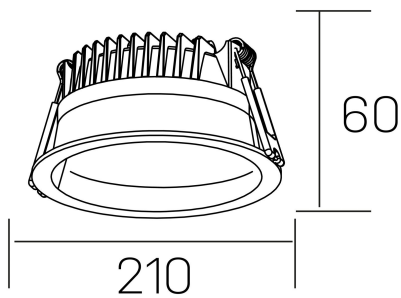

lim

K50320.04.RF.WH-WH.MP.ST.8.40.PU

GENERAL DETAILS

INSTALLATION	recessed with frame
FINISHES ALUMINIUM	White-White
OPTIC COVER	Microprismatico
LIGHT DIRECTION	Fixed
INT/EXT IP DEGREE	IP 44
MATERIAL	Aluminum
IK DEGREE	IK 6
UTILIZATION	Indoor
WARRANTY	5 years

ELECTRICAL DETAILS

LAMP	LED
POWER	30 W
COLOUR TEMPERATURE	4000K
LUMINOUS FLUX	3110 Lm
EFFICACY DIMMING	104 Lm/W
DIMABLE	Push
DRIVER	Remote
CLASS PROTECTION	II
COLOUR RENDERING INDEX	CRI >80
VOLTAGE	220-240 V
CURRENT INTENSITY	750 mA
LIFE TIME	50.000 h

GENERAL DIMENSIONS

DIMENSIONS	Ø 210 mm
CUT OUT	Ø 200 mm
HEIGHT	h 60 mm
DIMENSIONES DE EMBALAJE	220 × 220 × 70 mm
PESO NETO	0.65

*Please might expect a max.15% figure reduction in finishes other than white