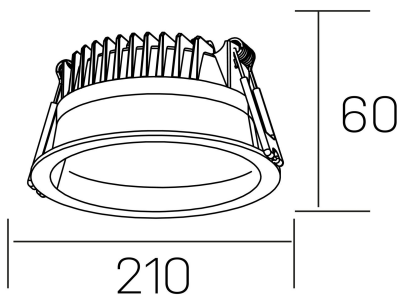

lim

K50320.04.RF.WH-WH.MP.ST.8.40.PU

GENERAL DETAILS

INSTALLATION	recessed with frame
FINISHES ALUMINIUM	White-White
OPTIC COVER	Microprismatico
LIGHT DIRECTION	Fixed
INT/EXT IP DEGREE	IP 44
MATERIAL	Aluminum
IK DEGREE	IK 6
UTILIZATION	Indoor
WARRANTY	3 years

ELECTRICAL DETAILS

LAMP	LED
POWER	30 W
COLOUR TEMPERATURE	4000K
LUMINOUS FLUX	3110 Lm
EFFICACY DIMMING	104 Lm/W
DIMABLE	Push
DRIVER	Remote
CLASS PROTECTION	II
COLOUR RENDERING INDEX	CRI >80
VOLTAGE	220-240 V
FRECUENCIA	50-60 Hz
CURRENT INTENSITY	750 mA
LIFE TIME	35.000 h

GENERAL DIMENSIONS

DIMENSIONS	Ø 210 mm
CUT OUT	Ø 200 mm
HEIGHT	h 60 mm
DIMENSIONES DE EMBALAJE	220 × 220 × 70 mm
PESO NETO	0.65

*Please might expect a max.15% figure reduction in finishes other than white