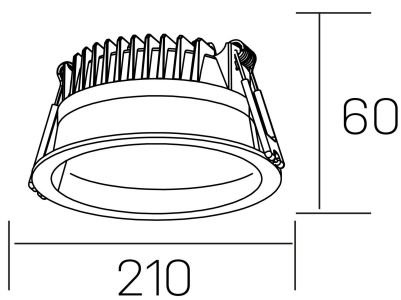

lim

K50320.04.RF.WH-WH.MP.ST.8.40.PU

GENERAL DETAILS

INSTALLATION	recessed with frame
FINISHES ALUMINIUM	White-White
OPTIC COVER	Microprismatico
LIGHT DIRECTION	Fixed
INT/EXT IP DEGREE	IP 44
MATERIAL	Aluminum
IK DEGREE	IK 6
UTILIZATION	Indoor
WARRANTY	3 years

ELECTRICAL DETAILS

LAMP	LED
POWER	30 W
COLOUR TEMPERATURE	4000K
LUMINOUS FLUX	3110 Lm
EFFICACY DIMMING	104 Lm/W
DIMABLE	Push
DRIVER	Remote
CLASS PROTECTION	II
COLOUR RENDERING INDEX	CRI >80
VOLTAGE	220-240 V
FRECUENCIA	50-60 Hz
CURRENT INTENSITY	750 mA
LIFE TIME	50.000 h

GENERAL DIMENSIONS

DIMENSIONS	Ø 210 mm
CUT OUT	Ø 200 mm
HEIGHT	h 60 mm
DIMENSIONES DE EMBALAJE	220 × 220 × 70 mm
PESO NETO	0.65

*Please might expect a max.15% figure reduction in finishes other than white