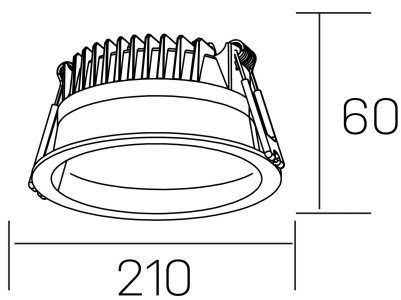

lim

K50320.04.RF.WH-WH.MP.ST.8.40.DA

GENERAL DETAILS

INSTALLATION	recessed with frame
FINISHES ALUMINIUM	White-White
OPTIC COVER	Microprismatico
LIGHT DIRECTION	Fixed
INT/EXT IP DEGREE	IP 44
MATERIAL	Aluminum
IK DEGREE	IK 6
UTILIZATION	Indoor
WARRANTY	3 years

ELECTRICAL DETAILS

LAMP	LED
POWER	30 W
COLOUR TEMPERATURE	4000K
LUMINOUS FLUX	3110 Lm
EFFICACY DIMMING	104 Lm/W
DIMABLE	DALI
DRIVER	Remote
CLASS PROTECTION	II
COLOUR RENDERING INDEX	CRI >80
VOLTAGE	220-240 V
FRECUENCIA	50-60 Hz
CURRENT INTENSITY	750 mA
LIFE TIME	50.000 h

GENERAL DIMENSIONS

DIMENSIONS	Ø 210 mm
CUT OUT	Ø 200 mm
HEIGHT	h 60 mm
DIMENSIONES DE EMBALAJE	220 × 220 × 70 mm
PESO NETO	0.65

*Please might expect a max.15% figure reduction in finishes other than white