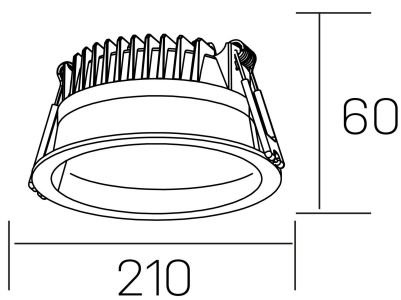

**lim**

K50320.04.RF.WH-WH.MP.ST.8.40.DA

## GENERAL DETAILS

INSTALLATION	recessed with frame
FINISHES ALUMINIUM	White-White
OPTIC COVER	Microprismatico
LIGHT DIRECTION	Fixed
INT/EXT IP DEGREE	IP 44
MATERIAL	Aluminum
IK DEGREE	IK 6
UTILIZATION	Indoor
WARRANTY	3 years

## ELECTRICAL DETAILS

LAMP	LED
POWER	30 W
COLOUR TEMPERATURE	4000K
LUMINOUS FLUX	3110 Lm
EFFICACY DIMMING	104 Lm/W
DIMABLE	DALI
DRIVER	Remote
CLASS PROTECTION	II
COLOUR RENDERING INDEX	CRI >80
VOLTAGE	220-240 V
FRECUENCIA	50-60 Hz
CURRENT INTENSITY	750 mA
LIFE TIME	35.000 h

## GENERAL DIMENSIONS

DIMENSIONS	Ø 210 mm
CUT OUT	Ø 200 mm
HEIGHT	h 60 mm
DIMENSIONES DE EMBALAJE	220 × 220 × 70 mm
PESO NETO	0.65

\*Please might expect a max.15% figure reduction in finishes other than white