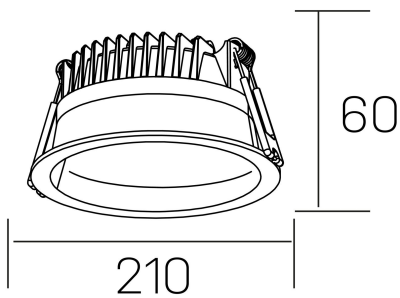

**lim**

K50320.04.RF.WH-WH.MP.ST.8.40.D1

## GENERAL DETAILS

INSTALLATION	recessed with frame
FINISHES ALUMINIUM	White-White
OPTIC COVER	Microprismatico
LIGHT DIRECTION	Fixed
INT/EXT IP DEGREE	IP 44
MATERIAL	Aluminum
IK DEGREE	IK 6
UTILIZATION	Indoor
WARRANTY	3 years

## ELECTRICAL DETAILS

LAMP	LED
POWER	30 W
COLOUR TEMPERATURE	4000K
LUMINOUS FLUX	3110 Lm
EFFICACY DIMMING	104 Lm/W
DIMABLE	1.10v
DRIVER	Remote
CLASS PROTECTION	II
COLOUR RENDERING INDEX	CRI >80
VOLTAGE	220-240 V
FRECUENCIA	50-60 Hz
CURRENT INTENSITY	750 mA
LIFE TIME	35.000 h

## GENERAL DIMENSIONS

DIMENSIONS	Ø 210 mm
CUT OUT	Ø 200 mm
HEIGHT	h 60 mm
DIMENSIONES DE EMBALAJE	220 × 220 × 70 mm
PESO NETO	0.65

\*Please might expect a max.15% figure reduction in finishes other than white