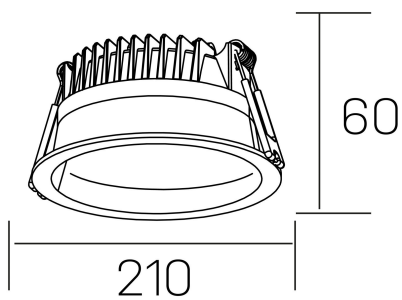

lim

K50320.04.RF.WH-WH.MP.ST.8.40.D1

GENERAL DETAILS

INSTALLATION	recessed with frame
FINISHES ALUMINIUM	White-White
OPTIC COVER	Microprismatico
LIGHT DIRECTION	Fixed
INT/EXT IP DEGREE	IP 44
MATERIAL	Aluminum
IK DEGREE	IK 6
UTILIZATION	Indoor
WARRANTY	5 years

ELECTRICAL DETAILS

LAMP	LED
POWER	30 W
COLOUR TEMPERATURE	4000K
LUMINOUS FLUX	3110 Lm
EFFICACY DIMMING	104 Lm/W
DIMABLE	1.10v
DRIVER	Remote
CLASS PROTECTION	II
COLOUR RENDERING INDEX	CRI >80
VOLTAGE	220-240 V
CURRENT INTENSITY	750 mA
LIFE TIME	50.000 h

GENERAL DIMENSIONS

DIMENSIONS	Ø 210 mm
CUT OUT	Ø 200 mm
HEIGHT	h 60 mm
DIMENSIONES DE EMBALAJE	220 × 220 × 70 mm
PESO NETO	0.65

*Please might expect a max.15% figure reduction in finishes other than white