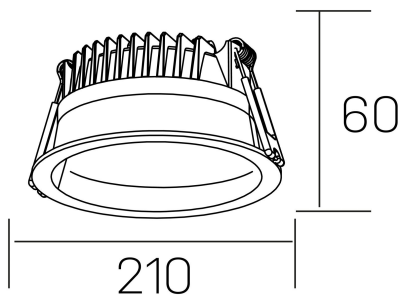

lim

K50320.04.RF.WH-WH.MP.ST.8.40.D1

GENERAL DETAILS

INSTALLATION	recessed with frame
FINISHES ALUMINIUM	White-White
OPTIC COVER	Microprismatico
LIGHT DIRECTION	Fixed
INT/EXT IP DEGREE	IP 44
MATERIAL	Aluminum
IK DEGREE	IK 6
UTILIZATION	Indoor
WARRANTY	3 years

ELECTRICAL DETAILS

LAMP	LED
POWER	30 W
COLOUR TEMPERATURE	4000K
LUMINOUS FLUX	3110 Lm
EFFICACY DIMMING	104 Lm/W
DIMABLE	1.10v
DRIVER	Remote
CLASS PROTECTION	II
COLOUR RENDERING INDEX	CRI >80
VOLTAGE	220-240 V
FRECUENCIA	50-60 Hz
CURRENT INTENSITY	750 mA
LIFE TIME	50.000 h

GENERAL DIMENSIONS

DIMENSIONS	Ø 210 mm
CUT OUT	Ø 200 mm
HEIGHT	h 60 mm
DIMENSIONES DE EMBALAJE	220 × 220 × 70 mm
PESO NETO	0.65

*Please might expect a max.15% figure reduction in finishes other than white