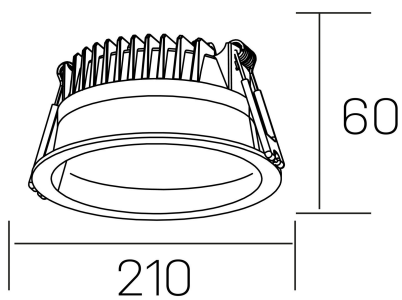

lim
K50320.04.RF.WH-WH.MP.ST.8.40

GENERAL DETAILS

INSTALLATION	recessed with frame
FINISHES ALUMINIUM	White-White
OPTIC COVER	Microprismatico
LIGHT DIRECTION	Fixed
INT/EXT IP DEGREE	IP 44
MATERIAL	Aluminum
IK DEGREE	IK 6
UTILIZATION	Indoor
WARRANTY	5 years

ELECTRICAL DETAILS

LAMP	LED
POWER	30 W
COLOUR TEMPERATURE	4000K
LUMINOUS FLUX	3110 Lm
EFFICACY DIMMING	104 Lm/W
DIMABLE	No Dim
DRIVER	Remote
CLASS PROTECTION	II
COLOUR RENDERING INDEX	CRI >80
VOLTAGE	220-240 V
CURRENT INTENSITY	750 mA
LIFE TIME	50.000 h

GENERAL DIMENSIONS

DIMENSIONS	Ø 210 mm
CUT OUT	Ø 200 mm
HEIGHT	h 60 mm
DIMENSIONES DE EMBALAJE	220 × 220 × 70 mm
PESO NETO	0.65

*Please might expect a max.15% figure reduction in finishes other than white