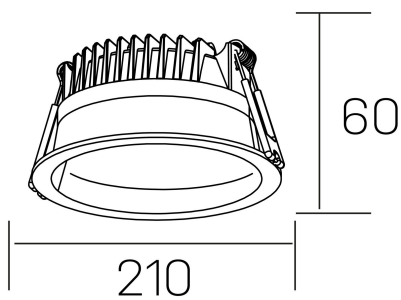

lim
K50320.04.RF.WH-WH.MP.ST.8.40

GENERAL DETAILS

INSTALLATION	recessed with frame
FINISHES ALUMINIUM	White-White
OPTIC COVER	Microprismatico
LIGHT DIRECTION	Fixed
INT/EXT IP DEGREE	IP 44
MATERIAL	Aluminum
IK DEGREE	IK 6
UTILIZATION	Indoor
WARRANTY	3 years

ELECTRICAL DETAILS

LAMP	LED
POWER	30 W
COLOUR TEMPERATURE	4000K
LUMINOUS FLUX	3110 Lm
EFFICACY DIMMING	104 Lm/W
DIMABLE	No Dim
DRIVER	Remote
CLASS PROTECTION	II
COLOUR RENDERING INDEX	CRI >80
VOLTAGE	220-240 V
FRECUENCIA	50-60 Hz
CURRENT INTENSITY	750 mA
LIFE TIME	35.000 h

GENERAL DIMENSIONS

DIMENSIONS	Ø 210 mm
CUT OUT	Ø 200 mm
HEIGHT	h 60 mm
DIMENSIONES DE EMBALAJE	220 × 220 × 70 mm
PESO NETO	0.65

*Please might expect a max.15% figure reduction in finishes other than white