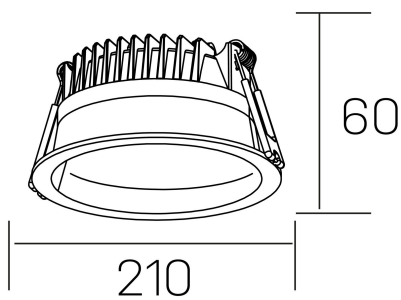

lim
K50320.04.RF.WH-WH.MP.ST.8.40

GENERAL DETAILS

INSTALLATION	recessed with frame
FINISHES ALUMINIUM	White-White
OPTIC COVER	Microprismatico
LIGHT DIRECTION	Fixed
INT/EXT IP DEGREE	IP 44
MATERIAL	Aluminum
IK DEGREE	IK 6
UTILIZATION	Indoor
WARRANTY	3 years

ELECTRICAL DETAILS

LAMP	LED
POWER	30 W
COLOUR TEMPERATURE	4000K
LUMINOUS FLUX	3110 Lm
EFFICACY DIMMING	104 Lm/W
DIMABLE	No Dim
DRIVER	Remote
CLASS PROTECTION	II
COLOUR RENDERING INDEX	CRI >80
VOLTAGE	220-240 V
FRECUENCIA	50-60 Hz
CURRENT INTENSITY	750 mA
LIFE TIME	50.000 h

GENERAL DIMENSIONS

DIMENSIONS	Ø 210 mm
CUT OUT	Ø 200 mm
HEIGHT	h 60 mm
DIMENSIONES DE EMBALAJE	220 × 220 × 70 mm
PESO NETO	0.65

*Please might expect a max.15% figure reduction in finishes other than white