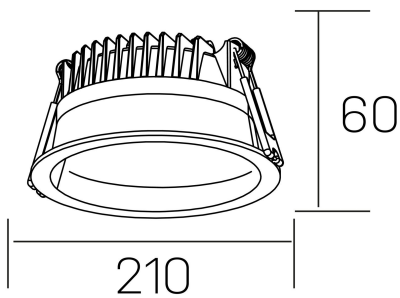

lim

K50320.04.RF.WH-WH.MP.ST.8.30.PU

GENERAL DETAILS

INSTALLATION	recessed with frame
FINISHES ALUMINIUM	White-White
OPTIC COVER	Microprismatico
LIGHT DIRECTION	Fixed
INT/EXT IP DEGREE	IP 44
MATERIAL	Aluminum
IK DEGREE	IK 6
UTILIZATION	Indoor
WARRANTY	3 years

ELECTRICAL DETAILS

LAMP	LED
POWER	30 W
COLOUR TEMPERATURE	3000K
LUMINOUS FLUX	3080 lm
EFFICACY DIMMING	103 Lm/W
DIMABLE	Push
DRIVER	Remote
CLASS PROTECTION	II
COLOUR RENDERING INDEX	CRI >80
VOLTAGE	220-240 V
FRECUENCIA	50-60 Hz
CURRENT INTENSITY	750 mA
LIFE TIME	50.000 h

GENERAL DIMENSIONS

DIMENSIONS	Ø 210 mm
CUT OUT	Ø 200 mm
HEIGHT	h 60 mm
DIMENSIONES DE EMBALAJE	220 × 220 × 70 mm
PESO NETO	0.65

*Please might expect a max.15% figure reduction in finishes other than white