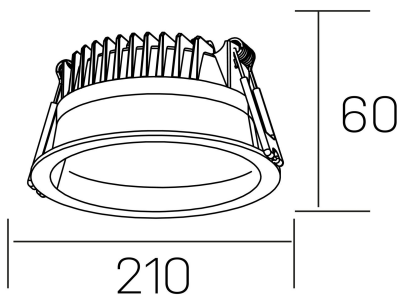

lim

K50320.04.RF.WH-WH.MP.ST.8.30.PU

GENERAL DETAILS

INSTALLATION	recessed with frame
FINISHES ALUMINIUM	White-White
OPTIC COVER	Microprismatico
LIGHT DIRECTION	Fixed
INT/EXT IP DEGREE	IP 44
MATERIAL	Aluminum
IK DEGREE	IK 6
UTILIZATION	Indoor
WARRANTY	5 years

ELECTRICAL DETAILS

LAMP	LED
POWER	30 W
COLOUR TEMPERATURE	3000K
LUMINOUS FLUX	3080 lm
EFFICACY DIMMING	103 Lm/W
DIMABLE	Push
DRIVER	Remote
CLASS PROTECTION	II
COLOUR RENDERING INDEX	CRI >80
VOLTAGE	220-240 V
CURRENT INTENSITY	750 mA
LIFE TIME	50.000 h

GENERAL DIMENSIONS

DIMENSIONS	Ø 210 mm
CUT OUT	Ø 200 mm
HEIGHT	h 60 mm
DIMENSIONES DE EMBALAJE	220 × 220 × 70 mm
PESO NETO	0.65

*Please might expect a max.15% figure reduction in finishes other than white