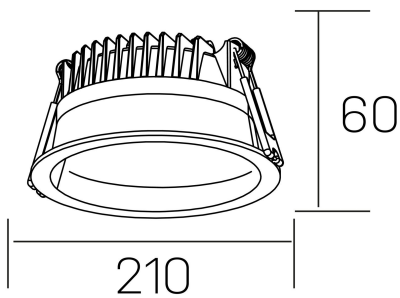

lim

K50320.04.RF.WH-WH.MP.ST.8.30.PU

GENERAL DETAILS

INSTALLATION	recessed with frame
FINISHES ALUMINIUM	White-White
OPTIC COVER	Microprismatico
LIGHT DIRECTION	Fixed
INT/EXT IP DEGREE	IP 44
MATERIAL	Aluminum
IK DEGREE	IK 6
UTILIZATION	Indoor
WARRANTY	3 years

ELECTRICAL DETAILS

LAMP	LED
POWER	30 W
COLOUR TEMPERATURE	3000K
LUMINOUS FLUX	3080 lm
EFFICACY DIMMING	103 Lm/W
DIMABLE	Push
DRIVER	Remote
CLASS PROTECTION	II
COLOUR RENDERING INDEX	CRI >80
VOLTAGE	220-240 V
FRECUENCIA	50-60 Hz
CURRENT INTENSITY	750 mA
LIFE TIME	35.000 h

GENERAL DIMENSIONS

DIMENSIONS	Ø 210 mm
CUT OUT	Ø 200 mm
HEIGHT	h 60 mm
DIMENSIONES DE EMBALAJE	220 × 220 × 70 mm
PESO NETO	0.65

*Please might expect a max.15% figure reduction in finishes other than white