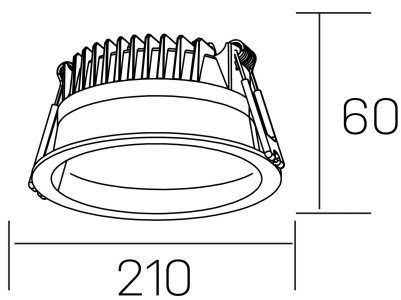

lim

K50320.04.RF.WH-WH.MP.ST.8.30.DA

GENERAL DETAILS

INSTALLATION	recessed with frame
FINISHES ALUMINIUM	White-White
OPTIC COVER	Microprismatico
LIGHT DIRECTION	Fixed
INT/EXT IP DEGREE	IP 44
MATERIAL	Aluminum
IK DEGREE	IK 6
UTILIZATION	Indoor
WARRANTY	3 years

ELECTRICAL DETAILS

LAMP	LED
POWER	30 W
COLOUR TEMPERATURE	3000K
LUMINOUS FLUX	3080 lm
EFFICACY DIMMING	103 Lm/W
DIMABLE	DALI
DRIVER	Remote
CLASS PROTECTION	II
COLOUR RENDERING INDEX	CRI >80
VOLTAGE	220-240 V
FRECUENCIA	50-60 Hz
CURRENT INTENSITY	750 mA
LIFE TIME	50.000 h

GENERAL DIMENSIONS

DIMENSIONS	Ø 210 mm
CUT OUT	Ø 200 mm
HEIGHT	h 60 mm
DIMENSIONES DE EMBALAJE	220 × 220 × 70 mm
PESO NETO	0.65

*Please might expect a max.15% figure reduction in finishes other than white