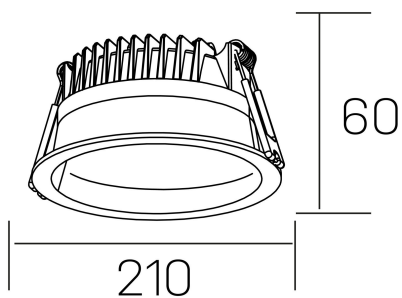

**lim**

K50320.04.RF.WH-WH.MP.ST.8.30.DA

## GENERAL DETAILS

INSTALLATION	recessed with frame
FINISHES ALUMINIUM	White-White
OPTIC COVER	Microprismatico
LIGHT DIRECTION	Fixed
INT/EXT IP DEGREE	IP 44
MATERIAL	Aluminum
IK DEGREE	IK 6
UTILIZATION	Indoor
WARRANTY	5 years

## ELECTRICAL DETAILS

LAMP	LED
POWER	30 W
COLOUR TEMPERATURE	3000K
LUMINOUS FLUX	3080 lm
EFFICACY DIMMING	103 Lm/W
DIMABLE	DALI
DRIVER	Remote
CLASS PROTECTION	II
COLOUR RENDERING INDEX	CRI >80
VOLTAGE	220-240 V
CURRENT INTENSITY	750 mA
LIFE TIME	50.000 h

## GENERAL DIMENSIONS

DIMENSIONS	Ø 210 mm
CUT OUT	Ø 200 mm
HEIGHT	h 60 mm
DIMENSIONES DE EMBALAJE	220 × 220 × 70 mm
PESO NETO	0.65

\*Please might expect a max.15% figure reduction in finishes other than white