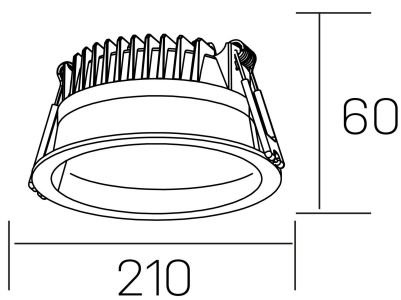

lim

K50320.04.RF.WH-WH.MP.ST.8.30.DA

GENERAL DETAILS

INSTALLATION	recessed with frame
FINISHES ALUMINIUM	White-White
OPTIC COVER	Microprismatico
LIGHT DIRECTION	Fixed
INT/EXT IP DEGREE	IP 44
MATERIAL	Aluminum
IK DEGREE	IK 6
UTILIZATION	Indoor
WARRANTY	3 years

ELECTRICAL DETAILS

LAMP	LED
POWER	30 W
COLOUR TEMPERATURE	3000K
LUMINOUS FLUX	3080 lm
EFFICACY DIMMING	103 Lm/W
DIMABLE	DALI
DRIVER	Remote
CLASS PROTECTION	II
COLOUR RENDERING INDEX	CRI >80
VOLTAGE	220-240 V
FRECUENCIA	50-60 Hz
CURRENT INTENSITY	750 mA
LIFE TIME	35.000 h

GENERAL DIMENSIONS

DIMENSIONS	Ø 210 mm
CUT OUT	Ø 200 mm
HEIGHT	h 60 mm
DIMENSIONES DE EMBALAJE	220 × 220 × 70 mm
PESO NETO	0.65

*Please might expect a max.15% figure reduction in finishes other than white