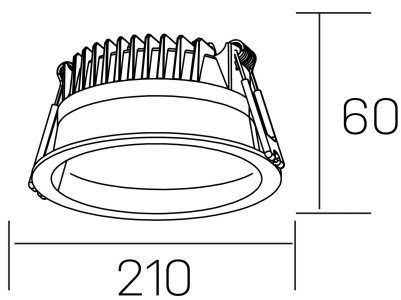

lim

K50320.04.RF.WH-WH.MP.ST.8.30.D1

GENERAL DETAILS

INSTALLATION	recessed with frame
FINISHES ALUMINIUM	White-White
OPTIC COVER	Microprismatico
LIGHT DIRECTION	Fixed
INT/EXT IP DEGREE	IP 44
MATERIAL	Aluminum
IK DEGREE	IK 6
UTILIZATION	Indoor
WARRANTY	3 years

ELECTRICAL DETAILS

LAMP	LED
POWER	30 W
COLOUR TEMPERATURE	3000K
LUMINOUS FLUX	3080 lm
EFFICACY DIMMING	103 Lm/W
DIMABLE	1.10v
DRIVER	Remote
CLASS PROTECTION	II
COLOUR RENDERING INDEX	CRI >80
VOLTAGE	220-240 V
FRECUENCIA	50-60 Hz
CURRENT INTENSITY	750 mA
LIFE TIME	50.000 h

GENERAL DIMENSIONS

DIMENSIONS	Ø 210 mm
CUT OUT	Ø 200 mm
HEIGHT	h 60 mm
DIMENSIONES DE EMBALAJE	220 × 220 × 70 mm
PESO NETO	0.65

*Please might expect a max.15% figure reduction in finishes other than white