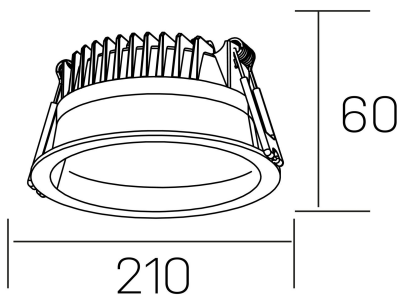

**lim**

K50320.04.RF.WH-WH.MP.ST.8.30.D1

## GENERAL DETAILS

INSTALLATION	recessed with frame
FINISHES ALUMINIUM	White-White
OPTIC COVER	Microprismatico
LIGHT DIRECTION	Fixed
INT/EXT IP DEGREE	IP 44
MATERIAL	Aluminum
IK DEGREE	IK 6
UTILIZATION	Indoor
WARRANTY	3 years

## ELECTRICAL DETAILS

LAMP	LED
POWER	30 W
COLOUR TEMPERATURE	3000K
LUMINOUS FLUX	3080 lm
EFFICACY DIMMING	103 Lm/W
DIMABLE	1.10v
DRIVER	Remote
CLASS PROTECTION	II
COLOUR RENDERING INDEX	CRI >80
VOLTAGE	220-240 V
FRECUENCIA	50-60 Hz
CURRENT INTENSITY	750 mA
LIFE TIME	35.000 h

## GENERAL DIMENSIONS

DIMENSIONS	Ø 210 mm
CUT OUT	Ø 200 mm
HEIGHT	h 60 mm
DIMENSIONES DE EMBALAJE	220 × 220 × 70 mm
PESO NETO	0.65

\*Please might expect a max.15% figure reduction in finishes other than white