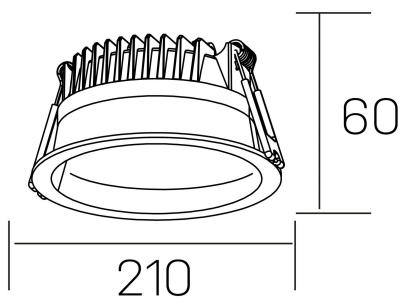

lim
K50320.04.RF.WH-WH.MP.ST.8.30

GENERAL DETAILS

INSTALLATION	recessed with frame
FINISHES ALUMINIUM	White-White
OPTIC COVER	Microprismatico
LIGHT DIRECTION	Fixed
INT/EXT IP DEGREE	IP 44
MATERIAL	Aluminum
IK DEGREE	IK 6
UTILIZATION	Indoor
WARRANTY	3 years

ELECTRICAL DETAILS

LAMP	LED
POWER	30 W
COLOUR TEMPERATURE	3000K
LUMINOUS FLUX	3080 lm
EFFICACY DIMMING	103 Lm/W
DIMABLE	No Dim
DRIVER	Remote
CLASS PROTECTION	II
COLOUR RENDERING INDEX	CRI >80
VOLTAGE	220-240 V
FRECUENCIA	50-60 Hz
CURRENT INTENSITY	750 mA
LIFE TIME	35.000 h

GENERAL DIMENSIONS

DIMENSIONS	Ø 210 mm
CUT OUT	Ø 200 mm
HEIGHT	h 60 mm
DIMENSIONES DE EMBALAJE	220 × 220 × 70 mm
PESO NETO	0.65

*Please might expect a max.15% figure reduction in finishes other than white