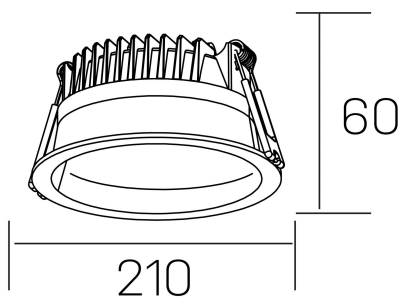

lim
K50320.04.RF.WH-WH.MP.ST.8.30

GENERAL DETAILS

INSTALLATION	recessed with frame
FINISHES ALUMINIUM	White-White
OPTIC COVER	Microprismatico
LIGHT DIRECTION	Fixed
INT/EXT IP DEGREE	IP 44
MATERIAL	Aluminum
IK DEGREE	IK 6
UTILIZATION	Indoor
WARRANTY	3 years

ELECTRICAL DETAILS

LAMP	LED
POWER	30 W
COLOUR TEMPERATURE	3000K
LUMINOUS FLUX	3080 lm
EFFICACY DIMMING	103 Lm/W
DIMABLE	No Dim
DRIVER	Remote
CLASS PROTECTION	II
COLOUR RENDERING INDEX	CRI >80
VOLTAGE	220-240 V
FRECUENCIA	50-60 Hz
CURRENT INTENSITY	750 mA
LIFE TIME	50.000 h

GENERAL DIMENSIONS

DIMENSIONS	Ø 210 mm
CUT OUT	Ø 200 mm
HEIGHT	h 60 mm
DIMENSIONES DE EMBALAJE	220 × 220 × 70 mm
PESO NETO	0.65

*Please might expect a max.15% figure reduction in finishes other than white