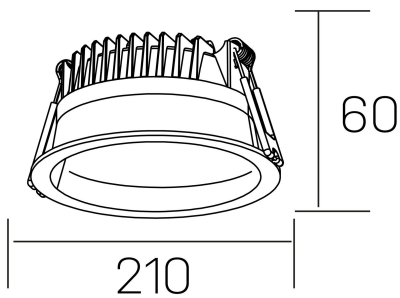

lim
K50320.04.RF.BK-BK.MP.ST.8.40.PU

GENERAL DETAILS

INSTALLATION	recessed with frame
FINISHES ALUMINIUM	Black-Black
OPTIC COVER	Microprismatico
LIGHT DIRECTION	Fixed
INT/EXT IP DEGREE	IP 44
MATERIAL	Aluminum
IK DEGREE	IK 6
UTILIZATION	Indoor
WARRANTY	5 years

ELECTRICAL DETAILS

LAMP	LED
POWER	30 W
COLOUR TEMPERATURE	4000K
LUMINOUS FLUX	3110 Lm
EFFICACY DIMMING	104 Lm/W
DIMABLE	Push
DRIVER	Remote
CLASS PROTECTION	II
COLOUR RENDERING INDEX	CRI >80
VOLTAGE	220-240 V
CURRENT INTENSITY	750 mA
LIFE TIME	50.000 h

GENERAL DIMENSIONS

DIMENSIONS	Ø 210 mm
CUT OUT	Ø 200 mm
HEIGHT	h 60 mm
DIMENSIONES DE EMBALAJE	220 × 220 × 70 mm
PESO NETO	0.65

*Please might expect a max.15% figure reduction in finishes other than white