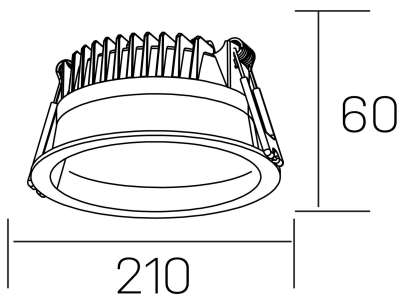

lim
K50320.04.RF.BK-BK.MP.ST.8.40.PU

GENERAL DETAILS

INSTALLATION	recessed with frame
FINISHES ALUMINIUM	Black-Black
OPTIC COVER	Microprismatico
LIGHT DIRECTION	Fixed
INT/EXT IP DEGREE	IP 44
MATERIAL	Aluminum
IK DEGREE	IK 6
UTILIZATION	Indoor
WARRANTY	3 years

ELECTRICAL DETAILS

LAMP	LED
POWER	30 W
COLOUR TEMPERATURE	4000K
LUMINOUS FLUX	3110 Lm
EFFICACY DIMMING	104 Lm/W
DIMABLE	Push
DRIVER	Remote
CLASS PROTECTION	II
COLOUR RENDERING INDEX	CRI >80
VOLTAGE	220-240 V
FRECUENCIA	50-60 Hz
CURRENT INTENSITY	750 mA
LIFE TIME	35.000 h

GENERAL DIMENSIONS

DIMENSIONS	Ø 210 mm
CUT OUT	Ø 200 mm
HEIGHT	h 60 mm
DIMENSIONES DE EMBALAJE	220 × 220 × 70 mm
PESO NETO	0.65

*Please might expect a max.15% figure reduction in finishes other than white