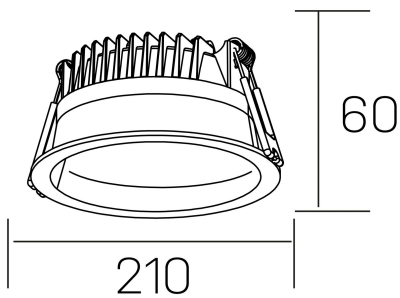

#### GENERAL DETAILS

INSTALLATION	recessed with frame
FINISHES ALUMINIUM	Black-Black
OPTIC COVER	Microprismatico
LIGHT DIRECTION	Fixed
INT/EXT IP DEGREE	IP 44
MATERIAL	Aluminum
IK DEGREE	IK 6
UTILIZATION	Indoor
WARRANTY	3 years

#### ELECTRICAL DETAILS

LAMP	LED
POWER	30 W
COLOUR TEMPERATURE	4000K
LUMINOUS FLUX	3110 Lm
EFFICACY DIMMING	104 Lm/W
DIMABLE	Push
DRIVER	Remote
CLASS PROTECTION	II
COLOUR RENDERING INDEX	CRI >80
VOLTAGE	220-240 V
FRECUENCIA	50-60 Hz
CURRENT INTENSITY	750 mA
LIFE TIME	50.000 h

#### GENERAL DIMENSIONS

DIMENSIONS	Ø 210 mm
CUT OUT	Ø 200 mm
HEIGHT	h 60 mm
DIMENSIONES DE EMBALAJE	220 × 220 × 70 mm
PESO NETO	0.65

\*Please might expect a max.15% figure reduction in finishes other than white