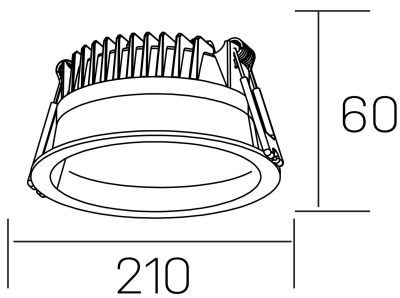

lim
K50320.04.RF.BK-BK.MP.ST.8.40.DA

GENERAL DETAILS

INSTALLATION	recessed with frame
FINISHES ALUMINIUM	Black-Black
OPTIC COVER	Microprismatico
LIGHT DIRECTION	Fixed
INT/EXT IP DEGREE	IP 44
MATERIAL	Aluminum
IK DEGREE	IK 6
UTILIZATION	Indoor
WARRANTY	3 years

ELECTRICAL DETAILS

LAMP	LED
POWER	30 W
COLOUR TEMPERATURE	4000K
LUMINOUS FLUX	3110 Lm
EFFICACY DIMMING	104 Lm/W
DIMABLE	DALI
DRIVER	Remote
CLASS PROTECTION	II
COLOUR RENDERING INDEX	CRI >80
VOLTAGE	220-240 V
FRECUENCIA	50-60 Hz
CURRENT INTENSITY	750 mA
LIFE TIME	35.000 h

GENERAL DIMENSIONS

DIMENSIONS	Ø 210 mm
CUT OUT	Ø 200 mm
HEIGHT	h 60 mm
DIMENSIONES DE EMBALAJE	220 × 220 × 70 mm
PESO NETO	0.65

*Please might expect a max.15% figure reduction in finishes other than white