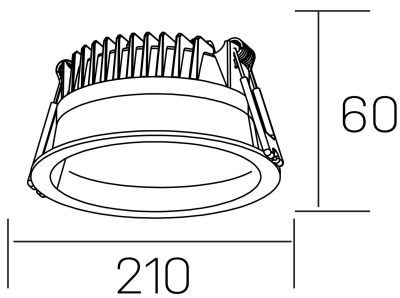

lim
K50320.04.RF.BK-BK.MP.ST.8.40.DA

GENERAL DETAILS

INSTALLATION	recessed with frame
FINISHES ALUMINIUM	Black-Black
OPTIC COVER	Microprismatico
LIGHT DIRECTION	Fixed
INT/EXT IP DEGREE	IP 44
MATERIAL	Aluminum
IK DEGREE	IK 6
UTILIZATION	Indoor
WARRANTY	3 years

ELECTRICAL DETAILS

LAMP	LED
POWER	30 W
COLOUR TEMPERATURE	4000K
LUMINOUS FLUX	3110 Lm
EFFICACY DIMMING	104 Lm/W
DIMABLE	DALI
DRIVER	Remote
CLASS PROTECTION	II
COLOUR RENDERING INDEX	CRI >80
VOLTAGE	220-240 V
FRECUENCIA	50-60 Hz
CURRENT INTENSITY	750 mA
LIFE TIME	50.000 h

GENERAL DIMENSIONS

DIMENSIONS	Ø 210 mm
CUT OUT	Ø 200 mm
HEIGHT	h 60 mm
DIMENSIONES DE EMBALAJE	220 × 220 × 70 mm
PESO NETO	0.65

*Please might expect a max.15% figure reduction in finishes other than white