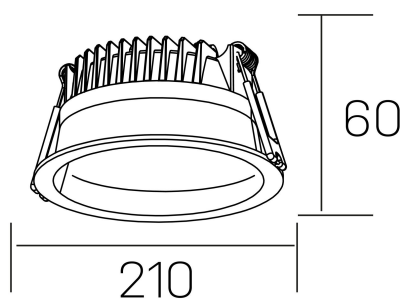

lim
K50320.04.RF.BK-BK.MP.ST.8.40.D1

GENERAL DETAILS

INSTALLATION	recessed with frame
FINISHES ALUMINIUM	Black-Black
OPTIC COVER	Microprismatico
LIGHT DIRECTION	Fixed
INT/EXT IP DEGREE	IP 44
MATERIAL	Aluminum
IK DEGREE	IK 6
UTILIZATION	Indoor
WARRANTY	3 years

ELECTRICAL DETAILS

LAMP	LED
POWER	30 W
COLOUR TEMPERATURE	4000K
LUMINOUS FLUX	3110 Lm
EFFICACY DIMMING	104 Lm/W
DIMABLE	1.10v
DRIVER	Remote
CLASS PROTECTION	II
COLOUR RENDERING INDEX	CRI >80
VOLTAGE	220-240 V
FRECUENCIA	50-60 Hz
CURRENT INTENSITY	750 mA
LIFE TIME	50.000 h

GENERAL DIMENSIONS

DIMENSIONS	Ø 210 mm
CUT OUT	Ø 200 mm
HEIGHT	h 60 mm
DIMENSIONES DE EMBALAJE	220 × 220 × 70 mm
PESO NETO	0.65

*Please might expect a max.15% figure reduction in finishes other than white