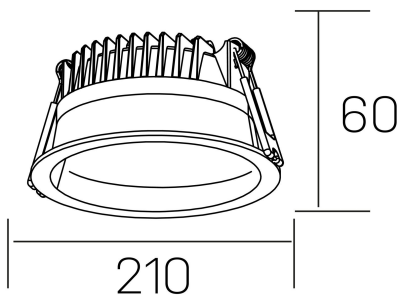

lim
K50320.04.RF.BK-BK.MP.ST.8.40.D1

GENERAL DETAILS

INSTALLATION	recessed with frame
FINISHES ALUMINIUM	Black-Black
OPTIC COVER	Microprismatico
LIGHT DIRECTION	Fixed
INT/EXT IP DEGREE	IP 44
MATERIAL	Aluminum
IK DEGREE	IK 6
UTILIZATION	Indoor
WARRANTY	3 years

ELECTRICAL DETAILS

LAMP	LED
POWER	30 W
COLOUR TEMPERATURE	4000K
LUMINOUS FLUX	3110 Lm
EFFICACY DIMMING	104 Lm/W
DIMABLE	1.10v
DRIVER	Remote
CLASS PROTECTION	II
COLOUR RENDERING INDEX	CRI >80
VOLTAGE	220-240 V
FRECUENCIA	50-60 Hz
CURRENT INTENSITY	750 mA
LIFE TIME	35.000 h

GENERAL DIMENSIONS

DIMENSIONS	Ø 210 mm
CUT OUT	Ø 200 mm
HEIGHT	h 60 mm
DIMENSIONES DE EMBALAJE	220 × 220 × 70 mm
PESO NETO	0.65

*Please might expect a max.15% figure reduction in finishes other than white