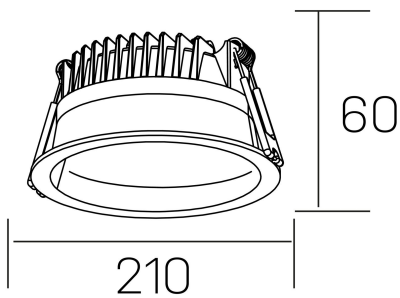

lim
K50320.04.RF.BK-BK.MP.ST.8.40

GENERAL DETAILS

INSTALLATION	recessed with frame
FINISHES ALUMINIUM	Black-Black
OPTIC COVER	Microprismatico
LIGHT DIRECTION	Fixed
INT/EXT IP DEGREE	IP 44
MATERIAL	Aluminum
IK DEGREE	IK 6
UTILIZATION	Indoor
WARRANTY	3 years

ELECTRICAL DETAILS

LAMP	LED
POWER	30 W
COLOUR TEMPERATURE	4000K
LUMINOUS FLUX	3110 Lm
EFFICACY DIMMING	104 Lm/W
DIMABLE	No Dim
DRIVER	Remote
CLASS PROTECTION	II
COLOUR RENDERING INDEX	CRI >80
VOLTAGE	220-240 V
FRECUENCIA	50-60 Hz
CURRENT INTENSITY	750 mA
LIFE TIME	50.000 h

GENERAL DIMENSIONS

DIMENSIONS	Ø 210 mm
CUT OUT	Ø 200 mm
HEIGHT	h 60 mm
DIMENSIONES DE EMBALAJE	220 × 220 × 70 mm
PESO NETO	0.65

*Please might expect a max.15% figure reduction in finishes other than white