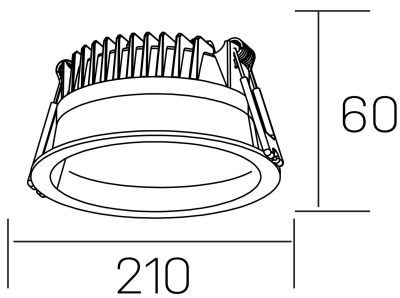

## GENERAL DETAILS

INSTALLATION	recessed with frame
FINISHES ALUMINIUM	Black-Black
OPTIC COVER	Microprismatico
LIGHT DIRECTION	Fixed
INT/EXT IP DEGREE	IP 44
MATERIAL	Aluminum
IK DEGREE	IK 6
UTILIZATION	Indoor
WARRANTY	3 years

## ELECTRICAL DETAILS

LAMP	LED
POWER	30 W
COLOUR TEMPERATURE	4000K
LUMINOUS FLUX	3110 Lm
EFFICACY DIMMING	104 Lm/W
DIMABLE	No Dim
DRIVER	Remote
CLASS PROTECTION	II
COLOUR RENDERING INDEX	CRI >80
VOLTAGE	220-240 V
FRECUENCIA	50-60 Hz
CURRENT INTENSITY	750 mA
LIFE TIME	35.000 h

## GENERAL DIMENSIONS

DIMENSIONS	Ø 210 mm
CUT OUT	Ø 200 mm
HEIGHT	h 60 mm
DIMENSIONES DE EMBALAJE	220 × 220 × 70 mm
PESO NETO	0.65

\*Please might expect a max.15% figure reduction in finishes other than white