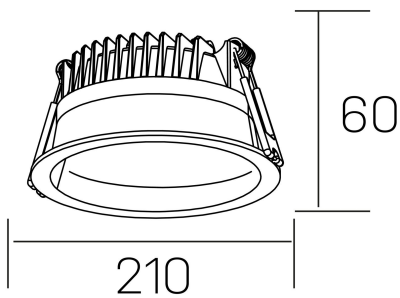

lim
K50320.04.RF.BK-BK.MP.ST.8.30.PU

GENERAL DETAILS

INSTALLATION	recessed with frame
FINISHES ALUMINIUM	Black-Black
OPTIC COVER	Microprismatico
LIGHT DIRECTION	Fixed
INT/EXT IP DEGREE	IP 44
MATERIAL	Aluminum
IK DEGREE	IK 6
UTILIZATION	Indoor
WARRANTY	3 years

ELECTRICAL DETAILS

LAMP	LED
POWER	30 W
COLOUR TEMPERATURE	3000K
LUMINOUS FLUX	3080 lm
EFFICACY DIMMING	103 Lm/W
DIMABLE	Push
DRIVER	Remote
CLASS PROTECTION	II
COLOUR RENDERING INDEX	CRI >80
VOLTAGE	220-240 V
FRECUENCIA	50-60 Hz
CURRENT INTENSITY	750 mA
LIFE TIME	50.000 h

GENERAL DIMENSIONS

DIMENSIONS	Ø 210 mm
CUT OUT	Ø 200 mm
HEIGHT	h 60 mm
DIMENSIONES DE EMBALAJE	220 × 220 × 70 mm
PESO NETO	0.65

*Please might expect a max.15% figure reduction in finishes other than white