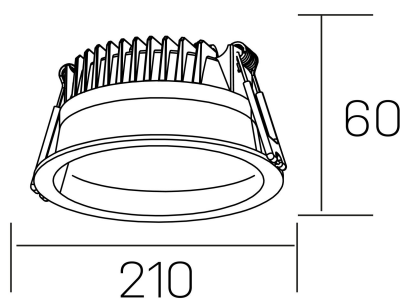

lim
K50320.04.RF.BK-BK.MP.ST.8.30.DA

GENERAL DETAILS

INSTALLATION	recessed with frame
FINISHES ALUMINIUM	Black-Black
OPTIC COVER	Microprismatico
LIGHT DIRECTION	Fixed
INT/EXT IP DEGREE	IP 44
MATERIAL	Aluminum
IK DEGREE	IK 6
UTILIZATION	Indoor
WARRANTY	3 years

ELECTRICAL DETAILS

LAMP	LED
POWER	30 W
COLOUR TEMPERATURE	3000K
LUMINOUS FLUX	3080 lm
EFFICACY DIMMING	103 Lm/W
DIMABLE	DALI
DRIVER	Remote
CLASS PROTECTION	II
COLOUR RENDERING INDEX	CRI >80
VOLTAGE	220-240 V
FRECUENCIA	50-60 Hz
CURRENT INTENSITY	750 mA
LIFE TIME	35.000 h

GENERAL DIMENSIONS

DIMENSIONS	Ø 210 mm
CUT OUT	Ø 200 mm
HEIGHT	h 60 mm
DIMENSIONES DE EMBALAJE	220 × 220 × 70 mm
PESO NETO	0.65

*Please might expect a max.15% figure reduction in finishes other than white