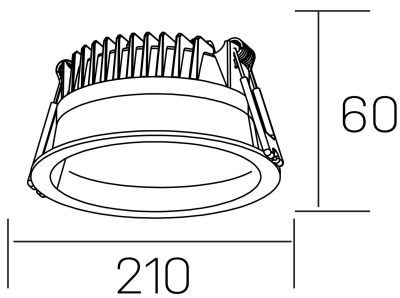

lim
K50320.04.RF.BK-BK.MP.ST.8.30.DA

GENERAL DETAILS

INSTALLATION	recessed with frame
FINISHES ALUMINIUM	Black-Black
OPTIC COVER	Microprismatico
LIGHT DIRECTION	Fixed
INT/EXT IP DEGREE	IP 44
MATERIAL	Aluminum
IK DEGREE	IK 6
UTILIZATION	Indoor
WARRANTY	5 years

ELECTRICAL DETAILS

LAMP	LED
POWER	30 W
COLOUR TEMPERATURE	3000K
LUMINOUS FLUX	3080 lm
EFFICACY DIMMING	103 Lm/W
DIMABLE	DALI
DRIVER	Remote
CLASS PROTECTION	II
COLOUR RENDERING INDEX	CRI >80
VOLTAGE	220-240 V
CURRENT INTENSITY	750 mA
LIFE TIME	50.000 h

GENERAL DIMENSIONS

DIMENSIONS	Ø 210 mm
CUT OUT	Ø 200 mm
HEIGHT	h 60 mm
DIMENSIONES DE EMBALAJE	220 × 220 × 70 mm
PESO NETO	0.65

*Please might expect a max.15% figure reduction in finishes other than white