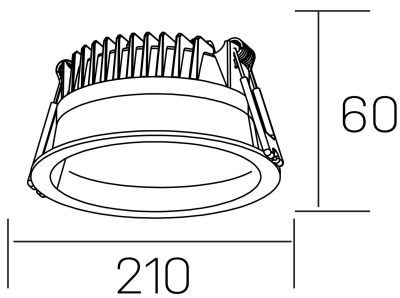

lim
K50320.04.RF.BK-BK.MP.ST.8.30.DA

GENERAL DETAILS

INSTALLATION	recessed with frame
FINISHES ALUMINIUM	Black-Black
OPTIC COVER	Microprismatico
LIGHT DIRECTION	Fixed
INT/EXT IP DEGREE	IP 44
MATERIAL	Aluminum
IK DEGREE	IK 6
UTILIZATION	Indoor
WARRANTY	3 years

ELECTRICAL DETAILS

LAMP	LED
POWER	30 W
COLOUR TEMPERATURE	3000K
LUMINOUS FLUX	3080 lm
EFFICACY DIMMING	103 Lm/W
DIMABLE	DALI
DRIVER	Remote
CLASS PROTECTION	II
COLOUR RENDERING INDEX	CRI >80
VOLTAGE	220-240 V
FRECUENCIA	50-60 Hz
CURRENT INTENSITY	750 mA
LIFE TIME	50.000 h

GENERAL DIMENSIONS

DIMENSIONS	Ø 210 mm
CUT OUT	Ø 200 mm
HEIGHT	h 60 mm
DIMENSIONES DE EMBALAJE	220 × 220 × 70 mm
PESO NETO	0.65

*Please might expect a max.15% figure reduction in finishes other than white