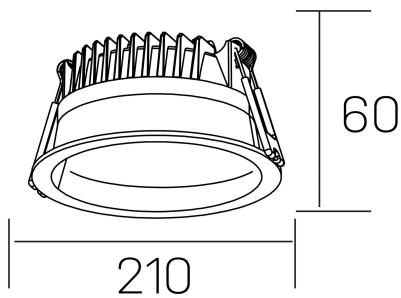

lim
K50320.04.RF.BK-BK.MP.ST.8.30.D1

GENERAL DETAILS

INSTALLATION	recessed with frame
FINISHES ALUMINIUM	Black-Black
OPTIC COVER	Microprismatico
LIGHT DIRECTION	Fixed
INT/EXT IP DEGREE	IP 44
MATERIAL	Aluminum
IK DEGREE	IK 6
UTILIZATION	Indoor
WARRANTY	5 years

ELECTRICAL DETAILS

LAMP	LED
POWER	30 W
COLOUR TEMPERATURE	3000K
LUMINOUS FLUX	3080 lm
EFFICACY DIMMING	103 Lm/W
DIMABLE	1.10v
DRIVER	Remote
CLASS PROTECTION	II
COLOUR RENDERING INDEX	CRI >80
VOLTAGE	220-240 V
CURRENT INTENSITY	750 mA
LIFE TIME	50.000 h

GENERAL DIMENSIONS

DIMENSIONS	Ø 210 mm
CUT OUT	Ø 200 mm
HEIGHT	h 60 mm
DIMENSIONES DE EMBALAJE	220 × 220 × 70 mm
PESO NETO	0.65

*Please might expect a max.15% figure reduction in finishes other than white