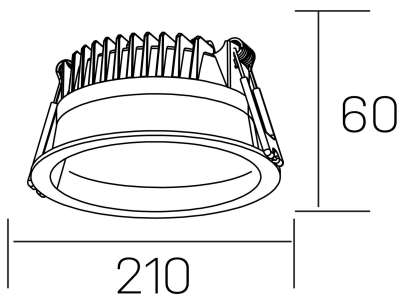

lim
K50320.04.RF.BK-BK.MP.ST.8.30.D1

GENERAL DETAILS

INSTALLATION	recessed with frame
FINISHES ALUMINIUM	Black-Black
OPTIC COVER	Microprismatico
LIGHT DIRECTION	Fixed
INT/EXT IP DEGREE	IP 44
MATERIAL	Aluminum
IK DEGREE	IK 6
UTILIZATION	Indoor
WARRANTY	3 years

ELECTRICAL DETAILS

LAMP	LED
POWER	30 W
COLOUR TEMPERATURE	3000K
LUMINOUS FLUX	3080 lm
EFFICACY DIMMING	103 Lm/W
DIMABLE	1.10v
DRIVER	Remote
CLASS PROTECTION	II
COLOUR RENDERING INDEX	CRI >80
VOLTAGE	220-240 V
FRECUENCIA	50-60 Hz
CURRENT INTENSITY	750 mA
LIFE TIME	50.000 h

GENERAL DIMENSIONS

DIMENSIONS	Ø 210 mm
CUT OUT	Ø 200 mm
HEIGHT	h 60 mm
DIMENSIONES DE EMBALAJE	220 × 220 × 70 mm
PESO NETO	0.65

*Please might expect a max.15% figure reduction in finishes other than white