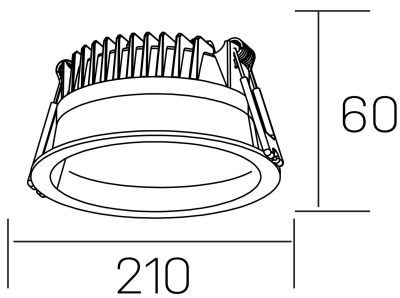

lim
K50320.04.RF.BK-BK.MP.ST.8.30.D1

GENERAL DETAILS

INSTALLATION	recessed with frame
FINISHES ALUMINIUM	Black-Black
OPTIC COVER	Microprismatico
LIGHT DIRECTION	Fixed
INT/EXT IP DEGREE	IP 44
MATERIAL	Aluminum
IK DEGREE	IK 6
UTILIZATION	Indoor
WARRANTY	3 years

ELECTRICAL DETAILS

LAMP	LED
POWER	30 W
COLOUR TEMPERATURE	3000K
LUMINOUS FLUX	3080 lm
EFFICACY DIMMING	103 Lm/W
DIMABLE	1.10v
DRIVER	Remote
CLASS PROTECTION	II
COLOUR RENDERING INDEX	CRI >80
VOLTAGE	220-240 V
FRECUENCIA	50-60 Hz
CURRENT INTENSITY	750 mA
LIFE TIME	35.000 h

GENERAL DIMENSIONS

DIMENSIONS	Ø 210 mm
CUT OUT	Ø 200 mm
HEIGHT	h 60 mm
DIMENSIONES DE EMBALAJE	220 × 220 × 70 mm
PESO NETO	0.65

*Please might expect a max.15% figure reduction in finishes other than white