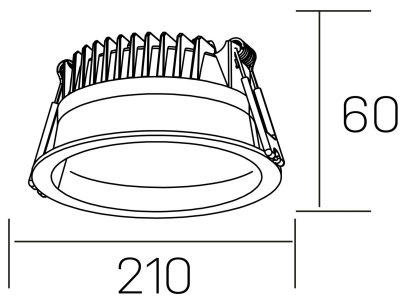

lim
K50320.04.RF.BK-BK.MP.ST.8.30

GENERAL DETAILS

INSTALLATION	recessed with frame
FINISHES ALUMINIUM	Black-Black
OPTIC COVER	Microprismatico
LIGHT DIRECTION	Fixed
INT/EXT IP DEGREE	IP 44
MATERIAL	Aluminum
IK DEGREE	IK 6
UTILIZATION	Indoor
WARRANTY	3 years

ELECTRICAL DETAILS

LAMP	LED
POWER	30 W
COLOUR TEMPERATURE	3000K
LUMINOUS FLUX	3080 lm
EFFICACY DIMMING	103 Lm/W
DIMABLE	No Dim
DRIVER	Remote
CLASS PROTECTION	II
COLOUR RENDERING INDEX	CRI >80
VOLTAGE	220-240 V
FRECUENCIA	50-60 Hz
CURRENT INTENSITY	750 mA
LIFE TIME	50.000 h

GENERAL DIMENSIONS

DIMENSIONS	Ø 210 mm
CUT OUT	Ø 200 mm
HEIGHT	h 60 mm
DIMENSIONES DE EMBALAJE	220 × 220 × 70 mm
PESO NETO	0.65

*Please might expect a max.15% figure reduction in finishes other than white