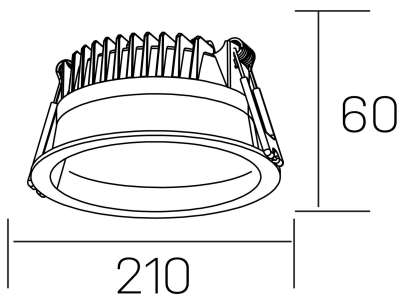

lim
K50320.04.RF.BK-BK.MP.ST.8.30

GENERAL DETAILS

INSTALLATION	recessed with frame
FINISHES ALUMINIUM	Black-Black
OPTIC COVER	Microprismatico
LIGHT DIRECTION	Fixed
INT/EXT IP DEGREE	IP 44
MATERIAL	Aluminum
IK DEGREE	IK 6
UTILIZATION	Indoor
WARRANTY	5 years

ELECTRICAL DETAILS

LAMP	LED
POWER	30 W
COLOUR TEMPERATURE	3000K
LUMINOUS FLUX	3080 lm
EFFICACY DIMMING	103 Lm/W
DIMABLE	No Dim
DRIVER	Remote
CLASS PROTECTION	II
COLOUR RENDERING INDEX	CRI >80
VOLTAGE	220-240 V
CURRENT INTENSITY	750 mA
LIFE TIME	50.000 h

GENERAL DIMENSIONS

DIMENSIONS	Ø 210 mm
CUT OUT	Ø 200 mm
HEIGHT	h 60 mm
DIMENSIONES DE EMBALAJE	220 × 220 × 70 mm
PESO NETO	0.65

*Please might expect a max.15% figure reduction in finishes other than white