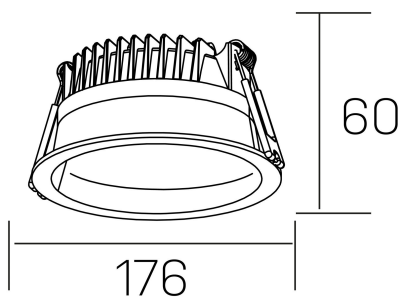

**lim**

K50320.03.RF.WH-WH.MP.ST.8.40.PU

## GENERAL DETAILS

|                    |                     |
|--------------------|---------------------|
| INSTALLATION       | recessed with frame |
| FINISHES ALUMINIUM | White-White         |
| OPTIC COVER        | Microprismatico     |
| LIGHT DIRECTION    | Fixed               |
| INT/EXT IP DEGREE  | IP 44               |
| MATERIAL           | Aluminum            |
| IK DEGREE          | IK 6                |
| UTILIZATION        | Indoor              |
| WARRANTY           | 3 years             |

## ELECTRICAL DETAILS

|                        |           |
|------------------------|-----------|
| LAMP                   | LED       |
| POWER                  | 25 W      |
| COLOUR TEMPERATURE     | 4000K     |
| LUMINOUS FLUX          | 2400 Lm   |
| EFFICACY DIMMING       | 100 Lm/W  |
| DIMABLE                | Push      |
| DRIVER                 | Remote    |
| CLASS PROTECTION       | II        |
| COLOUR RENDERING INDEX | CRI >80   |
| VOLTAGE                | 220-240 V |
| FRECUENCIA             | 50-60 Hz  |
| CURRENT INTENSITY      | 600 mA    |
| LIFE TIME              | 50.000 h  |

## GENERAL DIMENSIONS

|                         |                   |
|-------------------------|-------------------|
| DIMENSIONS              | Ø 176 mm          |
| CUT OUT                 | Ø 160 mm          |
| HEIGHT                  | h 60 mm           |
| DIMENSIONES DE EMBALAJE | 220 × 220 × 70 mm |
| PESO NETO               | 0.55              |