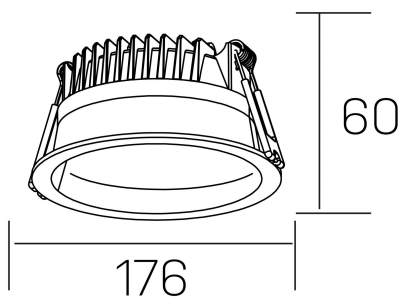

**lim**

K50320.03.RF.WH-WH.MP.ST.8.40.PU

## GENERAL DETAILS

INSTALLATION	recessed with frame
FINISHES ALUMINIUM	White-White
OPTIC COVER	Microprismatico
LIGHT DIRECTION	Fixed
INT/EXT IP DEGREE	IP 44
MATERIAL	Aluminum
IK DEGREE	IK 6
UTILIZATION	Indoor
WARRANTY	3 years

## ELECTRICAL DETAILS

LAMP	LED
POWER	25 W
COLOUR TEMPERATURE	4000K
LUMINOUS FLUX	2400 Lm
EFFICACY DIMMING	100 Lm/W
DIMABLE	Push
DRIVER	Remote
CLASS PROTECTION	II
COLOUR RENDERING INDEX	CRI >80
VOLTAGE	220-240 V
FRECUENCIA	50-60 Hz
CURRENT INTENSITY	600 mA
LIFE TIME	35.000 h

## GENERAL DIMENSIONS

DIMENSIONS	Ø 176 mm
CUT OUT	Ø 160 mm
HEIGHT	h 60 mm
DIMENSIONES DE EMBALAJE	220 × 220 × 70 mm
PESO NETO	0.55

\*Please might expect a max.15% figure reduction in finishes other than white