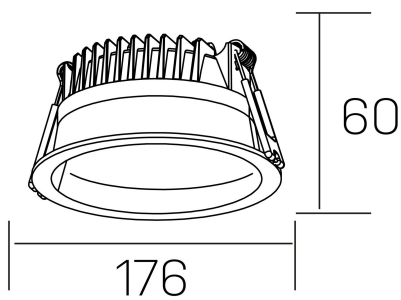

lim
K50320.03.RF.WH-WH.MP.ST.8.40.PC

GENERAL DETAILS

INSTALLATION	recessed with frame
FINISHES ALUMINIUM	White-White
OPTIC COVER	Microprismatico
LIGHT DIRECTION	Fixed
INT/EXT IP DEGREE	IP 44
MATERIAL	Aluminum
IK DEGREE	IK 6
UTILIZATION	Indoor
WARRANTY	3 years

ELECTRICAL DETAILS

LAMP	LED
POWER	25 W
COLOUR TEMPERATURE	4000K
LUMINOUS FLUX	2400 Lm
EFFICACY DIMMING	100 Lm/W
DIMABLE	PHASE CUT
DRIVER	Remote
CLASS PROTECTION	II
COLOUR RENDERING INDEX	CRI >80
VOLTAGE	220-240 V
FRECUENCIA	50-60 Hz
CURRENT INTENSITY	600 mA
LIFE TIME	50.000 h

GENERAL DIMENSIONS

DIMENSIONS	Ø 176 mm
CUT OUT	Ø 160 mm
HEIGHT	h 60 mm
DIMENSIONES DE EMBALAJE	220 × 220 × 70 mm
PESO NETO	0.55

*Please might expect a max.15% figure reduction in finishes other than white