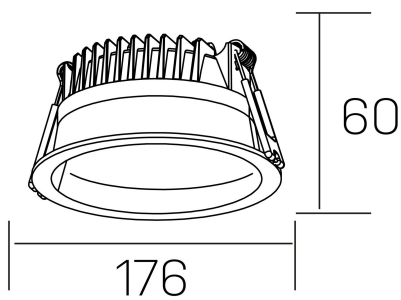

GENERAL DETAILS

INSTALLATION	recessed with frame
FINISHES ALUMINIUM	White-White
OPTIC COVER	Microprismatico
LIGHT DIRECTION	Fixed
INT/EXT IP DEGREE	IP 44
MATERIAL	Aluminum
IK DEGREE	IK 6
UTILIZATION	Indoor
WARRANTY	3 years

ELECTRICAL DETAILS

LAMP	LED
POWER	25 W
COLOUR TEMPERATURE	4000K
LUMINOUS FLUX	2400 Lm
EFFICACY DIMMING	100 Lm/W
DIMABLE	PHASE CUT
DRIVER	Remote
CLASS PROTECTION	II
COLOUR RENDERING INDEX	CRI >80
VOLTAGE	220-240 V
FRECUENCIA	50-60 Hz
CURRENT INTENSITY	600 mA
LIFE TIME	50.000 h

GENERAL DIMENSIONS

DIMENSIONS	Ø 176 mm
CUT OUT	Ø 160 mm
HEIGHT	h 60 mm
DIMENSIONES DE EMBALAJE	220 × 220 × 70 mm
PESO NETO	0.55

*Please might expect a max.15% figure reduction in finishes other than white