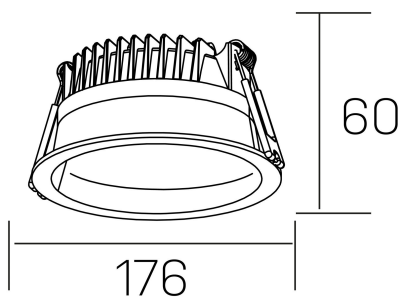

lim

K50320.03.RF.WH-WH.MP.ST.8.40.DA

GENERAL DETAILS

INSTALLATION	recessed with frame
FINISHES ALUMINIUM	White-White
OPTIC COVER	Microprismatico
LIGHT DIRECTION	Fixed
INT/EXT IP DEGREE	IP 44
MATERIAL	Aluminum
IK DEGREE	IK 6
UTILIZATION	Indoor
WARRANTY	3 years

ELECTRICAL DETAILS

LAMP	LED
POWER	25 W
COLOUR TEMPERATURE	4000K
LUMINOUS FLUX	2400 Lm
EFFICACY DIMMING	100 Lm/W
DIMABLE	DALI
DRIVER	Remote
CLASS PROTECTION	II
COLOUR RENDERING INDEX	CRI >80
VOLTAGE	220-240 V
FRECUENCIA	50-60 Hz
CURRENT INTENSITY	600 mA
LIFE TIME	50.000 h

GENERAL DIMENSIONS

DIMENSIONS	Ø 176 mm
CUT OUT	Ø 160 mm
HEIGHT	h 60 mm
DIMENSIONES DE EMBALAJE	220 × 220 × 70 mm
PESO NETO	0.55

*Please might expect a max.15% figure reduction in finishes other than white