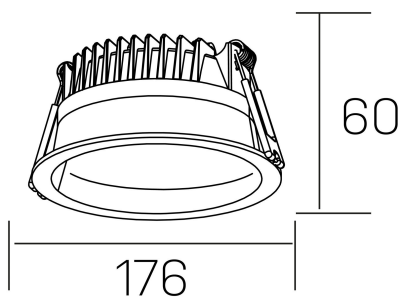

lim

K50320.03.RF.WH-WH.MP.ST.8.40.DA

GENERAL DETAILS

INSTALLATION	recessed with frame
FINISHES ALUMINIUM	White-White
OPTIC COVER	Microprismatico
LIGHT DIRECTION	Fixed
INT/EXT IP DEGREE	IP 44
MATERIAL	Aluminum
IK DEGREE	IK 6
UTILIZATION	Indoor
WARRANTY	3 years

ELECTRICAL DETAILS

LAMP	LED
POWER	25 W
COLOUR TEMPERATURE	4000K
LUMINOUS FLUX	2400 Lm
EFFICACY DIMMING	100 Lm/W
DIMABLE	DALI
DRIVER	Remote
CLASS PROTECTION	II
COLOUR RENDERING INDEX	CRI >80
VOLTAGE	220-240 V
FRECUENCIA	50-60 Hz
CURRENT INTENSITY	600 mA
LIFE TIME	35.000 h

GENERAL DIMENSIONS

DIMENSIONS	Ø 176 mm
CUT OUT	Ø 160 mm
HEIGHT	h 60 mm
DIMENSIONES DE EMBALAJE	220 × 220 × 70 mm
PESO NETO	0.55

*Please might expect a max.15% figure reduction in finishes other than white