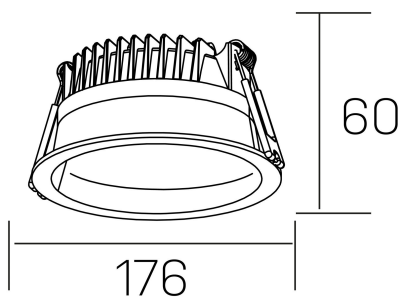

lim

K50320.03.RF.WH-WH.MP.ST.8.40.D1

GENERAL DETAILS

INSTALLATION	recessed with frame
FINISHES ALUMINIUM	White-White
OPTIC COVER	Microprismatico
LIGHT DIRECTION	Fixed
INT/EXT IP DEGREE	IP 44
MATERIAL	Aluminum
IK DEGREE	IK 6
UTILIZATION	Indoor
WARRANTY	3 years

ELECTRICAL DETAILS

LAMP	LED
POWER	25 W
COLOUR TEMPERATURE	4000K
LUMINOUS FLUX	2400 Lm
EFFICACY DIMMING	100 Lm/W
DIMABLE	1.10v
DRIVER	Remote
CLASS PROTECTION	II
COLOUR RENDERING INDEX	CRI >80
VOLTAGE	220-240 V
FRECUENCIA	50-60 Hz
CURRENT INTENSITY	600 mA
LIFE TIME	50.000 h

GENERAL DIMENSIONS

DIMENSIONS	Ø 176 mm
CUT OUT	Ø 160 mm
HEIGHT	h 60 mm
DIMENSIONES DE EMBALAJE	220 × 220 × 70 mm
PESO NETO	0.55

*Please might expect a max.15% figure reduction in finishes other than white