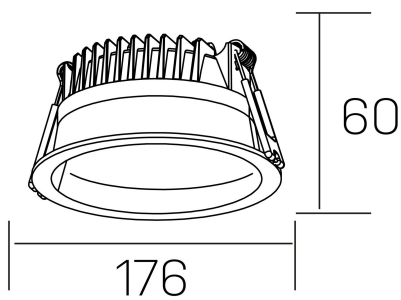

lim
K50320.03.RF.WH-WH.MP.ST.8.40

GENERAL DETAILS

INSTALLATION	recessed with frame
FINISHES ALUMINIUM	White-White
OPTIC COVER	Microprismatico
LIGHT DIRECTION	Fixed
INT/EXT IP DEGREE	IP 44
MATERIAL	Aluminum
IK DEGREE	IK 6
UTILIZATION	Indoor
WARRANTY	3 years

ELECTRICAL DETAILS

LAMP	LED
POWER	25 W
COLOUR TEMPERATURE	4000K
LUMINOUS FLUX	2400 Lm
EFFICACY DIMMING	100 Lm/W
DIMABLE	No Dim
DRIVER	Remote
CLASS PROTECTION	II
COLOUR RENDERING INDEX	CRI >80
VOLTAGE	220-240 V
FRECUENCIA	50-60 Hz
CURRENT INTENSITY	600 mA
LIFE TIME	50.000h LB0B10

GENERAL DIMENSIONS

DIMENSIONS	Ø 176 mm
CUT OUT	Ø 160 mm
HEIGHT	h 60 mm
DIMENSIONES DE EMBALAJE	220 × 220 × 70 mm
PESO NETO	0.55

*Please might expect a max.15% figure reduction in finishes other than white