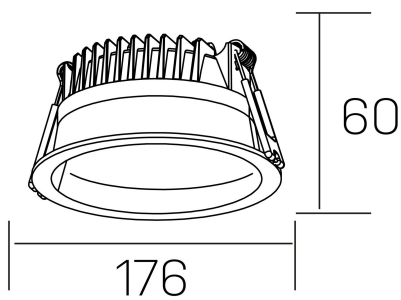

lim
K50320.03.RF.WH-WH.MP.ST.8.40

GENERAL DETAILS

INSTALLATION	recessed with frame
FINISHES ALUMINIUM	White-White
OPTIC COVER	Microprismatico
LIGHT DIRECTION	Fixed
INT/EXT IP DEGREE	IP 44
MATERIAL	Aluminum
IK DEGREE	IK 6
UTILIZATION	Indoor
WARRANTY	3 years

ELECTRICAL DETAILS

LAMP	LED
POWER	25 W
COLOUR TEMPERATURE	4000K
LUMINOUS FLUX	2400 Lm
EFFICACY DIMMING	100 Lm/W
DIMABLE	No Dim
DRIVER	Remote
CLASS PROTECTION	II
COLOUR RENDERING INDEX	CRI >80
VOLTAGE	220-240 V
FRECUENCIA	50-60 Hz
CURRENT INTENSITY	600 mA
LIFE TIME	35.000 h

GENERAL DIMENSIONS

DIMENSIONS	Ø 176 mm
CUT OUT	Ø 160 mm
HEIGHT	h 60 mm
DIMENSIONES DE EMBALAJE	220 × 220 × 70 mm
PESO NETO	0.55

*Please might expect a max.15% figure reduction in finishes other than white