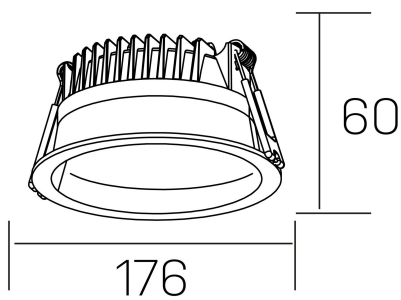

lim
K50320.03.RF.WH-WH.MP.ST.8.40

GENERAL DETAILS

INSTALLATION	recessed with frame
FINISHES ALUMINIUM	White-White
OPTIC COVER	Microprismatico
LIGHT DIRECTION	Fixed
INT/EXT IP DEGREE	IP 44
MATERIAL	Aluminum
IK DEGREE	IK 6
UTILIZATION	Indoor
WARRANTY	3 years

ELECTRICAL DETAILS

LAMP	LED
POWER	25 W
COLOUR TEMPERATURE	4000K
LUMINOUS FLUX	2400 Lm
EFFICACY DIMMING	100 Lm/W
DIMABLE	No Dim
DRIVER	Remote
CLASS PROTECTION	II
COLOUR RENDERING INDEX	CRI >80
VOLTAGE	220-240 V
FRECUENCIA	50-60 Hz
CURRENT INTENSITY	600 mA
LIFE TIME	50.000 h

GENERAL DIMENSIONS

DIMENSIONS	Ø 176 mm
CUT OUT	Ø 160 mm
HEIGHT	h 60 mm
DIMENSIONES DE EMBALAJE	220 × 220 × 70 mm
PESO NETO	0.55

*Please might expect a max.15% figure reduction in finishes other than white