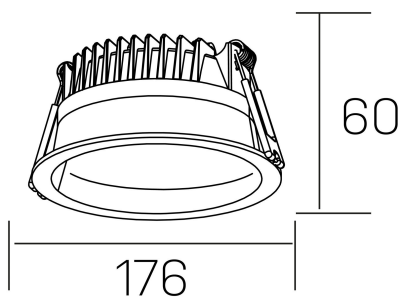

lim

K50320.03.RF.WH-WH.MP.ST.8.30.PU

GENERAL DETAILS

INSTALLATION	recessed with frame
FINISHES ALUMINIUM	White-White
OPTIC COVER	Microprismatico
LIGHT DIRECTION	Fixed
INT/EXT IP DEGREE	IP 44
MATERIAL	Aluminum
IK DEGREE	IK 6
UTILIZATION	Indoor
WARRANTY	3 years

ELECTRICAL DETAILS

LAMP	LED
POWER	25 W
COLOUR TEMPERATURE	3000K
LUMINOUS FLUX	2200 Lm
EFFICACY DIMMING	92 Lm/W
DIMABLE	Push
DRIVER	Remote
CLASS PROTECTION	II
COLOUR RENDERING INDEX	CRI >80
VOLTAGE	220-240 V
FRECUENCIA	50-60 Hz
CURRENT INTENSITY	600 mA
LIFE TIME	35.000 h

GENERAL DIMENSIONS

DIMENSIONS	Ø 176 mm
CUT OUT	Ø 160 mm
HEIGHT	h 60 mm
DIMENSIONES DE EMBALAJE	220 × 220 × 70 mm
PESO NETO	0.55

*Please might expect a max.15% figure reduction in finishes other than white