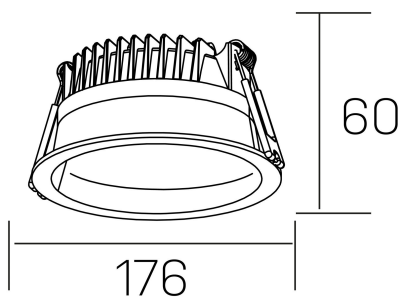

lim

K50320.03.RF.WH-WH.MP.ST.8.30.PU

GENERAL DETAILS

INSTALLATION	recessed with frame
FINISHES ALUMINIUM	White-White
OPTIC COVER	Microprismatico
LIGHT DIRECTION	Fixed
INT/EXT IP DEGREE	IP 44
MATERIAL	Aluminum
IK DEGREE	IK 6
UTILIZATION	Indoor
WARRANTY	3 years

ELECTRICAL DETAILS

LAMP	LED
POWER	25 W
COLOUR TEMPERATURE	3000K
LUMINOUS FLUX	2200 Lm
EFFICACY DIMMING	92 Lm/W
DIMABLE	Push
DRIVER	Remote
CLASS PROTECTION	II
COLOUR RENDERING INDEX	CRI >80
VOLTAGE	220-240 V
FRECUENCIA	50-60 Hz
CURRENT INTENSITY	600 mA
LIFE TIME	50.000 h

GENERAL DIMENSIONS

DIMENSIONS	Ø 176 mm
CUT OUT	Ø 160 mm
HEIGHT	h 60 mm
DIMENSIONES DE EMBALAJE	220 × 220 × 70 mm
PESO NETO	0.55

*Please might expect a max.15% figure reduction in finishes other than white