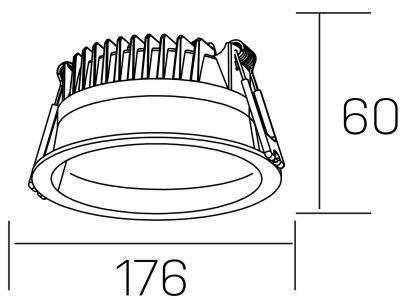

## GENERAL DETAILS

INSTALLATION	recessed with frame
FINISHES ALUMINIUM	White-White
OPTIC COVER	Microprismatico
LIGHT DIRECTION	Fixed
INT/EXT IP DEGREE	IP 44
MATERIAL	Aluminum
IK DEGREE	IK 6
UTILIZATION	Indoor
WARRANTY	5 years

## ELECTRICAL DETAILS

LAMP	LED
POWER	25 W
COLOUR TEMPERATURE	3000K
LUMINOUS FLUX	2200 Lm
EFFICACY DIMMING	92 Lm/W
DIMABLE	PHASE CUT
DRIVER	Remote
CLASS PROTECTION	II
COLOUR RENDERING INDEX	CRI >80
VOLTAGE	220-240 V
CURRENT INTENSITY	600 mA
LIFE TIME	50.000 h

## GENERAL DIMENSIONS

DIMENSIONS	Ø 176 mm
CUT OUT	Ø 160 mm
HEIGHT	h 60 mm
DIMENSIONES DE EMBALAJE	220 × 220 × 70 mm
PESO NETO	0.55

\*Please might expect a max.15% figure reduction in finishes other than white