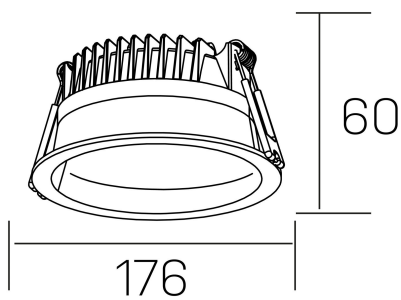

lim
K50320.03.RF.WH-WH.MP.ST.8.30.PC

GENERAL DETAILS

INSTALLATION	recessed with frame
FINISHES ALUMINIUM	White-White
OPTIC COVER	Microprismatico
LIGHT DIRECTION	Fixed
INT/EXT IP DEGREE	IP 44
MATERIAL	Aluminum
IK DEGREE	IK 6
UTILIZATION	Indoor
WARRANTY	3 years

ELECTRICAL DETAILS

LAMP	LED
POWER	25 W
COLOUR TEMPERATURE	3000K
LUMINOUS FLUX	2200 Lm
EFFICACY DIMMING	92 Lm/W
DIMABLE	PHASE CUT
DRIVER	Remote
CLASS PROTECTION	II
COLOUR RENDERING INDEX	CRI >80
VOLTAGE	220-240 V
FRECUENCIA	50-60 Hz
CURRENT INTENSITY	600 mA
LIFE TIME	50.000 h

GENERAL DIMENSIONS

DIMENSIONS	Ø 176 mm
CUT OUT	Ø 160 mm
HEIGHT	h 60 mm
DIMENSIONES DE EMBALAJE	220 × 220 × 70 mm
PESO NETO	0.55

*Please might expect a max.15% figure reduction in finishes other than white