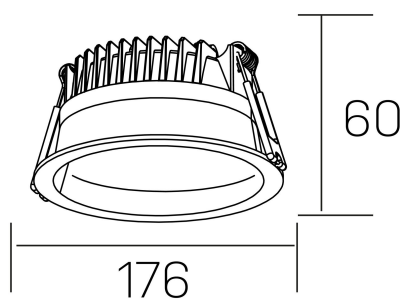

lim

K50320.03.RF.WH-WH.MP.ST.8.30.PC

GENERAL DETAILS

INSTALLATION	recessed with frame
FINISHES ALUMINIUM	White-White
OPTIC COVER	Microprismatico
LIGHT DIRECTION	Fixed
INT/EXT IP DEGREE	IP 44
MATERIAL	Aluminum
IK DEGREE	IK 6
UTILIZATION	Indoor
WARRANTY	3 years

ELECTRICAL DETAILS

LAMP	LED
POWER	25 W
COLOUR TEMPERATURE	3000K
LUMINOUS FLUX	2200 Lm
EFFICACY DIMMING	92 Lm/W
DIMABLE	PHASE CUT
DRIVER	Remote
CLASS PROTECTION	II
COLOUR RENDERING INDEX	CRI >80
VOLTAGE	220-240 V
FRECUENCIA	50-60 Hz
CURRENT INTENSITY	600 mA
LIFE TIME	35.000 h

GENERAL DIMENSIONS

DIMENSIONS	Ø 176 mm
CUT OUT	Ø 160 mm
HEIGHT	h 60 mm
DIMENSIONES DE EMBALAJE	220 × 220 × 70 mm
PESO NETO	0.55

*Please might expect a max.15% figure reduction in finishes other than white