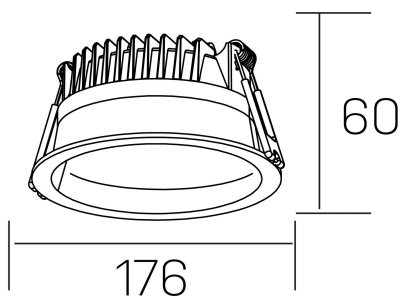

lim

K50320.03.RF.WH-WH.MP.ST.8.30.DA

GENERAL DETAILS

INSTALLATION	recessed with frame
FINISHES ALUMINIUM	White-White
OPTIC COVER	Microprismatico
LIGHT DIRECTION	Fixed
INT/EXT IP DEGREE	IP 44
MATERIAL	Aluminum
IK DEGREE	IK 6
UTILIZATION	Indoor
WARRANTY	5 years

ELECTRICAL DETAILS

LAMP	LED
POWER	25 W
COLOUR TEMPERATURE	3000K
LUMINOUS FLUX	2200 Lm
EFFICACY DIMMING	92 Lm/W
DIMABLE	DALI
DRIVER	Remote
CLASS PROTECTION	II
COLOUR RENDERING INDEX	CRI >80
VOLTAGE	220-240 V
CURRENT INTENSITY	600 mA
LIFE TIME	50.000 h

GENERAL DIMENSIONS

DIMENSIONS	Ø 176 mm
CUT OUT	Ø 160 mm
HEIGHT	h 60 mm
DIMENSIONES DE EMBALAJE	220 × 220 × 70 mm
PESO NETO	0.55

*Please might expect a max.15% figure reduction in finishes other than white