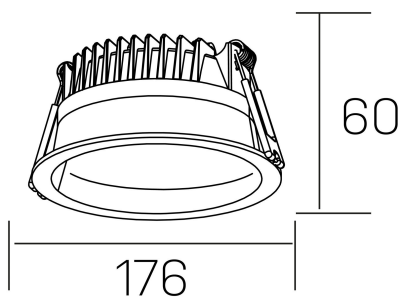

lim

K50320.03.RF.WH-WH.MP.ST.8.30.DA

GENERAL DETAILS

INSTALLATION	recessed with frame
FINISHES ALUMINIUM	White-White
OPTIC COVER	Microprismatico
LIGHT DIRECTION	Fixed
INT/EXT IP DEGREE	IP 44
MATERIAL	Aluminum
IK DEGREE	IK 6
UTILIZATION	Indoor
WARRANTY	3 years

ELECTRICAL DETAILS

LAMP	LED
POWER	25 W
COLOUR TEMPERATURE	3000K
LUMINOUS FLUX	2200 Lm
EFFICACY DIMMING	92 Lm/W
DIMABLE	DALI
DRIVER	Remote
CLASS PROTECTION	II
COLOUR RENDERING INDEX	CRI >80
VOLTAGE	220-240 V
FRECUENCIA	50-60 Hz
CURRENT INTENSITY	600 mA
LIFE TIME	35.000 h

GENERAL DIMENSIONS

DIMENSIONS	Ø 176 mm
CUT OUT	Ø 160 mm
HEIGHT	h 60 mm
DIMENSIONES DE EMBALAJE	220 × 220 × 70 mm
PESO NETO	0.55

*Please might expect a max.15% figure reduction in finishes other than white