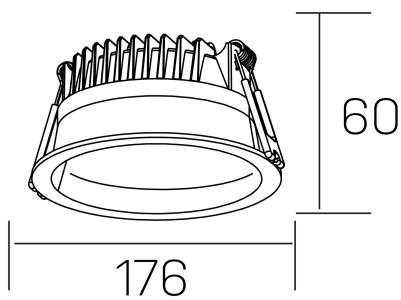

lim

K50320.03.RF.WH-WH.MP.ST.8.30.D1

GENERAL DETAILS

INSTALLATION	recessed with frame
FINISHES ALUMINIUM	White-White
OPTIC COVER	Microprismatico
LIGHT DIRECTION	Fixed
INT/EXT IP DEGREE	IP 44
MATERIAL	Aluminum
IK DEGREE	IK 6
UTILIZATION	Indoor
WARRANTY	3 years

ELECTRICAL DETAILS

LAMP	LED
POWER	25 W
COLOUR TEMPERATURE	3000K
LUMINOUS FLUX	2200 Lm
EFFICACY DIMMING	92 Lm/W
DIMABLE	1.10v
DRIVER	Remote
CLASS PROTECTION	II
COLOUR RENDERING INDEX	CRI >80
VOLTAGE	220-240 V
FRECUENCIA	50-60 Hz
CURRENT INTENSITY	600 mA
LIFE TIME	50.000 h

GENERAL DIMENSIONS

DIMENSIONS	Ø 176 mm
CUT OUT	Ø 160 mm
HEIGHT	h 60 mm
DIMENSIONES DE EMBALAJE	220 × 220 × 70 mm
PESO NETO	0.55

*Please might expect a max.15% figure reduction in finishes other than white