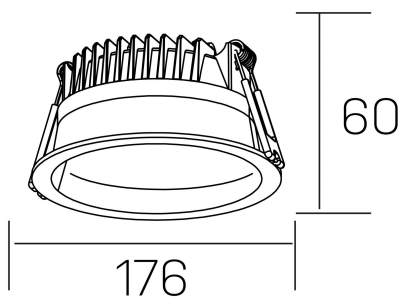

lim

K50320.03.RF.WH-WH.MP.ST.8.30.D1

GENERAL DETAILS

INSTALLATION	recessed with frame
FINISHES ALUMINIUM	White-White
OPTIC COVER	Microprismatico
LIGHT DIRECTION	Fixed
INT/EXT IP DEGREE	IP 44
MATERIAL	Aluminum
IK DEGREE	IK 6
UTILIZATION	Indoor
WARRANTY	3 years

ELECTRICAL DETAILS

LAMP	LED
POWER	25 W
COLOUR TEMPERATURE	3000K
LUMINOUS FLUX	2200 Lm
EFFICACY DIMMING	92 Lm/W
DIMABLE	1.10v
DRIVER	Remote
CLASS PROTECTION	II
COLOUR RENDERING INDEX	CRI >80
VOLTAGE	220-240 V
FRECUENCIA	50-60 Hz
CURRENT INTENSITY	600 mA
LIFE TIME	35.000 h

GENERAL DIMENSIONS

DIMENSIONS	Ø 176 mm
CUT OUT	Ø 160 mm
HEIGHT	h 60 mm
DIMENSIONES DE EMBALAJE	220 × 220 × 70 mm
PESO NETO	0.55

*Please might expect a max.15% figure reduction in finishes other than white