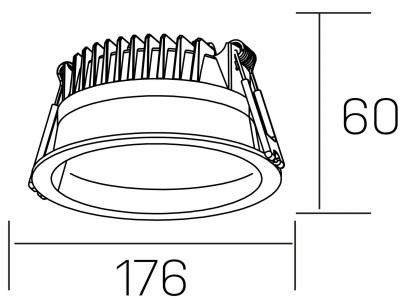

lim
K50320.03.RF.WH-WH.MP.ST.8.30

GENERAL DETAILS

INSTALLATION	recessed with frame
FINISHES ALUMINIUM	White-White
OPTIC COVER	Microprismatico
LIGHT DIRECTION	Fixed
INT/EXT IP DEGREE	IP 44
MATERIAL	Aluminum
IK DEGREE	IK 6
UTILIZATION	Indoor
WARRANTY	5 years

ELECTRICAL DETAILS

LAMP	LED
POWER	25 W
COLOUR TEMPERATURE	3000K
LUMINOUS FLUX	2200 Lm
EFFICACY DIMMING	92 Lm/W
DIMABLE	No Dim
DRIVER	Remote
CLASS PROTECTION	II
COLOUR RENDERING INDEX	CRI >80
VOLTAGE	220-240 V
CURRENT INTENSITY	600 mA
LIFE TIME	50.000 h

GENERAL DIMENSIONS

DIMENSIONS	Ø 176 mm
CUT OUT	Ø 160 mm
HEIGHT	h 60 mm
DIMENSIONES DE EMBALAJE	220 × 220 × 70 mm
PESO NETO	0.55

*Please might expect a max.15% figure reduction in finishes other than white