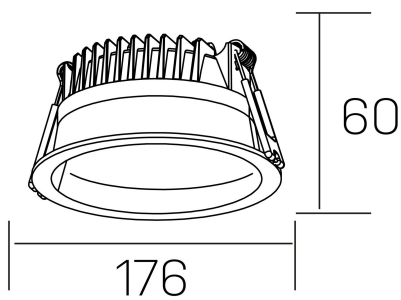

**lim**  
K50320.03.RF.WH-WH.MP.ST.8.30

## GENERAL DETAILS

INSTALLATION	recessed with frame
FINISHES ALUMINIUM	White-White
OPTIC COVER	Microprismatico
LIGHT DIRECTION	Fixed
INT/EXT IP DEGREE	IP 44
MATERIAL	Aluminum
IK DEGREE	IK 6
UTILIZATION	Indoor
WARRANTY	3 years

## ELECTRICAL DETAILS

LAMP	LED
POWER	25 W
COLOUR TEMPERATURE	3000K
LUMINOUS FLUX	2200 Lm
EFFICACY DIMMING	92 Lm/W
DIMABLE	No Dim
DRIVER	Remote
CLASS PROTECTION	II
COLOUR RENDERING INDEX	CRI >80
VOLTAGE	220-240 V
FRECUENCIA	50-60 Hz
CURRENT INTENSITY	600 mA
LIFE TIME	35.000 h

## GENERAL DIMENSIONS

DIMENSIONS	Ø 176 mm
CUT OUT	Ø 160 mm
HEIGHT	h 60 mm
DIMENSIONES DE EMBALAJE	220 × 220 × 70 mm
PESO NETO	0.55

\*Please might expect a max.15% figure reduction in finishes other than white