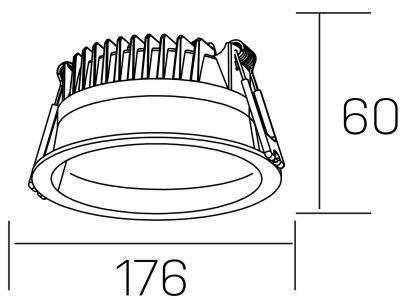

lim
K50320.03.RF.WH-WH.MP.ST.8.30

GENERAL DETAILS

INSTALLATION	recessed with frame
FINISHES ALUMINIUM	White-White
OPTIC COVER	Microprismatico
LIGHT DIRECTION	Fixed
INT/EXT IP DEGREE	IP 44
MATERIAL	Aluminum
IK DEGREE	IK 6
UTILIZATION	Indoor
WARRANTY	3 years

ELECTRICAL DETAILS

LAMP	LED
POWER	25 W
COLOUR TEMPERATURE	3000K
LUMINOUS FLUX	2200 Lm
EFFICACY DIMMING	92 Lm/W
DIMABLE	No Dim
DRIVER	Remote
CLASS PROTECTION	II
COLOUR RENDERING INDEX	CRI >80
VOLTAGE	220-240 V
FRECUENCIA	50-60 Hz
CURRENT INTENSITY	600 mA
LIFE TIME	50.000 h

GENERAL DIMENSIONS

DIMENSIONS	Ø 176 mm
CUT OUT	Ø 160 mm
HEIGHT	h 60 mm
DIMENSIONES DE EMBALAJE	220 × 220 × 70 mm
PESO NETO	0.55

*Please might expect a max.15% figure reduction in finishes other than white