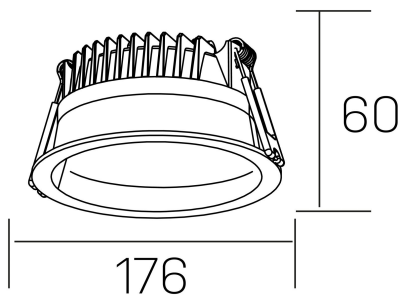

lim
K50320.03.RF.BK-BK.MP.ST.8.40.PU

GENERAL DETAILS

INSTALLATION	recessed with frame
FINISHES ALUMINIUM	Black-Black
OPTIC COVER	Microprismatico
LIGHT DIRECTION	Fixed
INT/EXT IP DEGREE	IP 44
MATERIAL	Aluminum
IK DEGREE	IK 6
UTILIZATION	Indoor
WARRANTY	3 years

ELECTRICAL DETAILS

LAMP	LED
POWER	25 W
COLOUR TEMPERATURE	4000K
LUMINOUS FLUX	2400 Lm
EFFICACY DIMMING	100 Lm/W
DIMABLE	Push
DRIVER	Remote
CLASS PROTECTION	II
COLOUR RENDERING INDEX	CRI >80
VOLTAGE	220-240 V
FRECUENCIA	50-60 Hz
CURRENT INTENSITY	600 mA
LIFE TIME	35.000 h

GENERAL DIMENSIONS

DIMENSIONS	Ø 176 mm
CUT OUT	Ø 160 mm
HEIGHT	h 60 mm
DIMENSIONES DE EMBALAJE	220 × 220 × 70 mm
PESO NETO	0.55

*Please might expect a max.15% figure reduction in finishes other than white