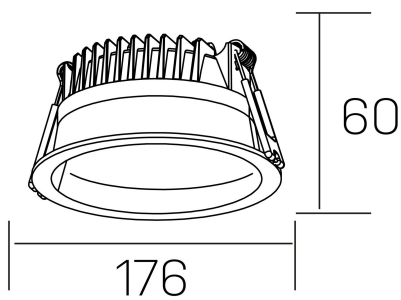

**lim**  
K50320.03.RF.BK-BK.MP.ST.8.40.PU

## GENERAL DETAILS

INSTALLATION	recessed with frame
FINISHES ALUMINIUM	Black-Black
OPTIC COVER	Microprismatico
LIGHT DIRECTION	Fixed
INT/EXT IP DEGREE	IP 44
MATERIAL	Aluminum
IK DEGREE	IK 6
UTILIZATION	Indoor
WARRANTY	3 years

## ELECTRICAL DETAILS

LAMP	LED
POWER	25 W
COLOUR TEMPERATURE	4000K
LUMINOUS FLUX	2400 Lm
EFFICACY DIMMING	100 Lm/W
DIMABLE	Push
DRIVER	Remote
CLASS PROTECTION	II
COLOUR RENDERING INDEX	CRI >80
VOLTAGE	220-240 V
FRECUENCIA	50-60 Hz
CURRENT INTENSITY	600 mA
LIFE TIME	50.000 h

## GENERAL DIMENSIONS

DIMENSIONS	Ø 176 mm
CUT OUT	Ø 160 mm
HEIGHT	h 60 mm
DIMENSIONES DE EMBALAJE	220 × 220 × 70 mm
PESO NETO	0.55

\*Please might expect a max.15% figure reduction in finishes other than white