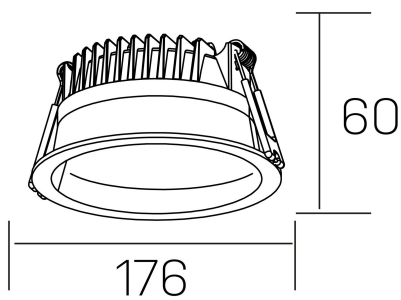

## GENERAL DETAILS

INSTALLATION	recessed with frame
FINISHES ALUMINIUM	Black-Black
OPTIC COVER	Microprismatico
LIGHT DIRECTION	Fixed
INT/EXT IP DEGREE	IP 44
MATERIAL	Aluminum
IK DEGREE	IK 6
UTILIZATION	Indoor
WARRANTY	3 years

## ELECTRICAL DETAILS

LAMP	LED
POWER	25 W
COLOUR TEMPERATURE	4000K
LUMINOUS FLUX	2400 Lm
EFFICACY DIMMING	100 Lm/W
DIMABLE	PHASE CUT
DRIVER	Remote
CLASS PROTECTION	II
COLOUR RENDERING INDEX	CRI >80
VOLTAGE	220-240 V
FRECUENCIA	50-60 Hz
CURRENT INTENSITY	600 mA
LIFE TIME	50.000 h

## GENERAL DIMENSIONS

DIMENSIONS	Ø 176 mm
CUT OUT	Ø 160 mm
HEIGHT	h 60 mm
DIMENSIONES DE EMBALAJE	220 × 220 × 70 mm
PESO NETO	0.55

\*Please might expect a max.15% figure reduction in finishes other than white