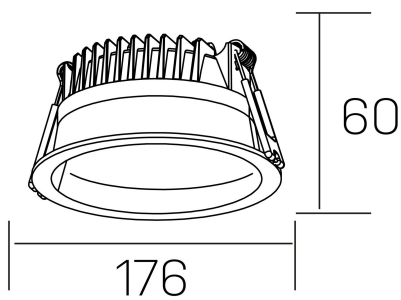

lim
K50320.03.RF.BK-BK.MP.ST.8.40.PC

GENERAL DETAILS

INSTALLATION	recessed with frame
FINISHES ALUMINIUM	Black-Black
OPTIC COVER	Microprismatico
LIGHT DIRECTION	Fixed
INT/EXT IP DEGREE	IP 44
MATERIAL	Aluminum
IK DEGREE	IK 6
UTILIZATION	Indoor
WARRANTY	3 years

ELECTRICAL DETAILS

LAMP	LED
POWER	25 W
COLOUR TEMPERATURE	4000K
LUMINOUS FLUX	2400 Lm
EFFICACY DIMMING	100 Lm/W
DIMABLE	PHASE CUT
DRIVER	Remote
CLASS PROTECTION	II
COLOUR RENDERING INDEX	CRI >80
VOLTAGE	220-240 V
FRECUENCIA	50-60 Hz
CURRENT INTENSITY	600 mA
LIFE TIME	35.000 h

GENERAL DIMENSIONS

DIMENSIONS	Ø 176 mm
CUT OUT	Ø 160 mm
HEIGHT	h 60 mm
DIMENSIONES DE EMBALAJE	220 × 220 × 70 mm
PESO NETO	0.55

*Please might expect a max.15% figure reduction in finishes other than white