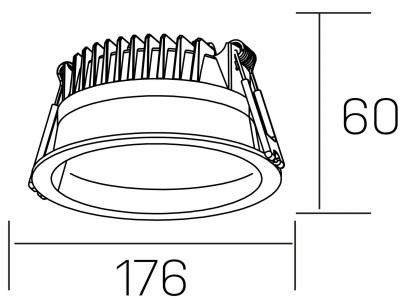

lim
K50320.03.RF.BK-BK.MP.ST.8.40.DA

GENERAL DETAILS

INSTALLATION	recessed with frame
FINISHES ALUMINIUM	Black-Black
OPTIC COVER	Microprismatico
LIGHT DIRECTION	Fixed
INT/EXT IP DEGREE	IP 44
MATERIAL	Aluminum
IK DEGREE	IK 6
UTILIZATION	Indoor
WARRANTY	3 years

ELECTRICAL DETAILS

LAMP	LED
POWER	25 W
COLOUR TEMPERATURE	4000K
LUMINOUS FLUX	2400 Lm
EFFICACY DIMMING	100 Lm/W
DIMABLE	DALI
DRIVER	Remote
CLASS PROTECTION	II
COLOUR RENDERING INDEX	CRI >80
VOLTAGE	220-240 V
FRECUENCIA	50-60 Hz
CURRENT INTENSITY	600 mA
LIFE TIME	50.000 h

GENERAL DIMENSIONS

DIMENSIONS	Ø 176 mm
CUT OUT	Ø 160 mm
HEIGHT	h 60 mm
DIMENSIONES DE EMBALAJE	220 × 220 × 70 mm
PESO NETO	0.55

*Please might expect a max.15% figure reduction in finishes other than white