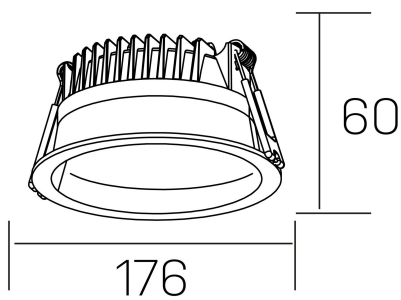

lim
K50320.03.RF.BK-BK.MP.ST.8.40.DA

GENERAL DETAILS

INSTALLATION	recessed with frame
FINISHES ALUMINIUM	Black-Black
OPTIC COVER	Microprismatico
LIGHT DIRECTION	Fixed
INT/EXT IP DEGREE	IP 44
MATERIAL	Aluminum
IK DEGREE	IK 6
UTILIZATION	Indoor
WARRANTY	3 years

ELECTRICAL DETAILS

LAMP	LED
POWER	25 W
COLOUR TEMPERATURE	4000K
LUMINOUS FLUX	2400 Lm
EFFICACY DIMMING	100 Lm/W
DIMABLE	DALI
DRIVER	Remote
CLASS PROTECTION	II
COLOUR RENDERING INDEX	CRI >80
VOLTAGE	220-240 V
FRECUENCIA	50-60 Hz
CURRENT INTENSITY	600 mA
LIFE TIME	35.000 h

GENERAL DIMENSIONS

DIMENSIONS	Ø 176 mm
CUT OUT	Ø 160 mm
HEIGHT	h 60 mm
DIMENSIONES DE EMBALAJE	220 × 220 × 70 mm
PESO NETO	0.55

*Please might expect a max.15% figure reduction in finishes other than white