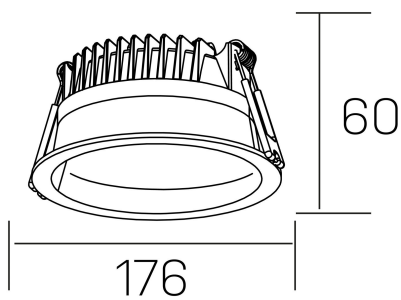

## GENERAL DETAILS

INSTALLATION	recessed with frame
FINISHES ALUMINIUM	Black-Black
OPTIC COVER	Microprismatico
LIGHT DIRECTION	Fixed
INT/EXT IP DEGREE	IP 44
MATERIAL	Aluminum
IK DEGREE	IK 6
UTILIZATION	Indoor
WARRANTY	3 years

## ELECTRICAL DETAILS

LAMP	LED
POWER	25 W
COLOUR TEMPERATURE	4000K
LUMINOUS FLUX	2400 Lm
EFFICACY DIMMING	100 Lm/W
DIMABLE	1.10v
DRIVER	Remote
CLASS PROTECTION	II
COLOUR RENDERING INDEX	CRI >80
VOLTAGE	220-240 V
FRECUENCIA	50-60 Hz
CURRENT INTENSITY	600 mA
LIFE TIME	35.000 h

## GENERAL DIMENSIONS

DIMENSIONS	Ø 176 mm
CUT OUT	Ø 160 mm
HEIGHT	h 60 mm
DIMENSIONES DE EMBALAJE	220 × 220 × 70 mm
PESO NETO	0.55

\*Please might expect a max.15% figure reduction in finishes other than white