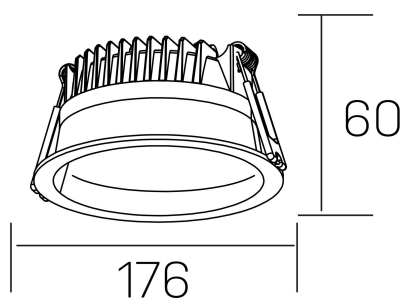

lim
K50320.03.RF.BK-BK.MP.ST.8.40.D1

GENERAL DETAILS

INSTALLATION	recessed with frame
FINISHES ALUMINIUM	Black-Black
OPTIC COVER	Microprismatico
LIGHT DIRECTION	Fixed
INT/EXT IP DEGREE	IP 44
MATERIAL	Aluminum
IK DEGREE	IK 6
UTILIZATION	Indoor
WARRANTY	5 years

ELECTRICAL DETAILS

LAMP	LED
POWER	25 W
COLOUR TEMPERATURE	4000K
LUMINOUS FLUX	2400 Lm
EFFICACY DIMMING	100 Lm/W
DIMABLE	1.10v
DRIVER	Remote
CLASS PROTECTION	II
COLOUR RENDERING INDEX	CRI >80
VOLTAGE	220-240 V
CURRENT INTENSITY	600 mA
LIFE TIME	50.000 h

GENERAL DIMENSIONS

DIMENSIONS	Ø 176 mm
CUT OUT	Ø 160 mm
HEIGHT	h 60 mm
DIMENSIONES DE EMBALAJE	220 × 220 × 70 mm
PESO NETO	0.55

*Please might expect a max.15% figure reduction in finishes other than white