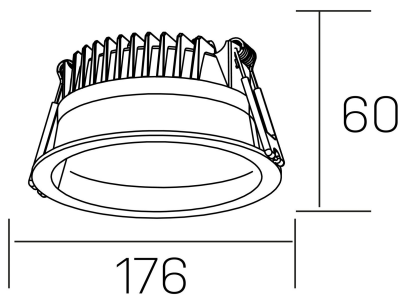

## GENERAL DETAILS

INSTALLATION	recessed with frame
FINISHES ALUMINIUM	Black-Black
OPTIC COVER	Microprismatico
LIGHT DIRECTION	Fixed
INT/EXT IP DEGREE	IP 44
MATERIAL	Aluminum
IK DEGREE	IK 6
UTILIZATION	Indoor
WARRANTY	3 years

## ELECTRICAL DETAILS

LAMP	LED
POWER	25 W
COLOUR TEMPERATURE	4000K
LUMINOUS FLUX	2400 Lm
EFFICACY DIMMING	100 Lm/W
DIMABLE	1.10v
DRIVER	Remote
CLASS PROTECTION	II
COLOUR RENDERING INDEX	CRI >80
VOLTAGE	220-240 V
FRECUENCIA	50-60 Hz
CURRENT INTENSITY	600 mA
LIFE TIME	50.000 h

## GENERAL DIMENSIONS

DIMENSIONS	Ø 176 mm
CUT OUT	Ø 160 mm
HEIGHT	h 60 mm
DIMENSIONES DE EMBALAJE	220 × 220 × 70 mm
PESO NETO	0.55

\*Please might expect a max.15% figure reduction in finishes other than white