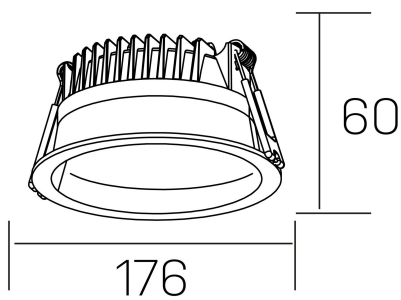

lim
K50320.03.RF.BK-BK.MP.ST.8.40

GENERAL DETAILS

INSTALLATION	recessed with frame
FINISHES ALUMINIUM	Black-Black
OPTIC COVER	Microprismatico
LIGHT DIRECTION	Fixed
INT/EXT IP DEGREE	IP 44
MATERIAL	Aluminum
IK DEGREE	IK 6
UTILIZATION	Indoor
WARRANTY	3 years

ELECTRICAL DETAILS

LAMP	LED
POWER	25 W
COLOUR TEMPERATURE	4000K
LUMINOUS FLUX	2400 Lm
EFFICACY DIMMING	100 Lm/W
DIMABLE	No Dim
DRIVER	Remote
CLASS PROTECTION	II
COLOUR RENDERING INDEX	CRI >80
VOLTAGE	220-240 V
FRECUENCIA	50-60 Hz
CURRENT INTENSITY	600 mA
LIFE TIME	50.000 h

GENERAL DIMENSIONS

DIMENSIONS	Ø 176 mm
CUT OUT	Ø 160 mm
HEIGHT	h 60 mm
DIMENSIONES DE EMBALAJE	220 × 220 × 70 mm
PESO NETO	0.55

*Please might expect a max.15% figure reduction in finishes other than white