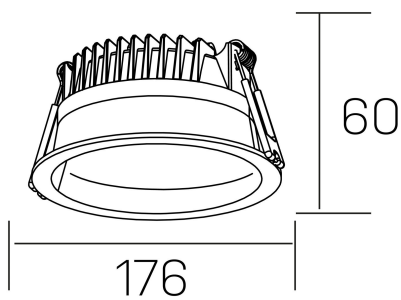

## GENERAL DETAILS

INSTALLATION	recessed with frame
FINISHES ALUMINIUM	Black-Black
OPTIC COVER	Microprismatico
LIGHT DIRECTION	Fixed
INT/EXT IP DEGREE	IP 44
MATERIAL	Aluminum
IK DEGREE	IK 6
UTILIZATION	Indoor
WARRANTY	3 years

## ELECTRICAL DETAILS

LAMP	LED
POWER	25 W
COLOUR TEMPERATURE	4000K
LUMINOUS FLUX	2400 Lm
EFFICACY DIMMING	100 Lm/W
DIMABLE	No Dim
DRIVER	Remote
CLASS PROTECTION	II
COLOUR RENDERING INDEX	CRI >80
VOLTAGE	220-240 V
FRECUENCIA	50-60 Hz
CURRENT INTENSITY	600 mA
LIFE TIME	35.000 h

## GENERAL DIMENSIONS

DIMENSIONS	Ø 176 mm
CUT OUT	Ø 160 mm
HEIGHT	h 60 mm
DIMENSIONES DE EMBALAJE	220 × 220 × 70 mm
PESO NETO	0.55

\*Please might expect a max.15% figure reduction in finishes other than white