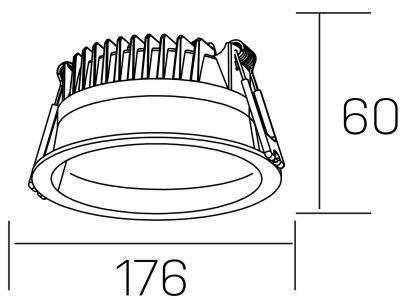

lim
K50320.03.RF.BK-BK.MP.ST.8.40

GENERAL DETAILS

INSTALLATION	recessed with frame
FINISHES ALUMINIUM	Black-Black
OPTIC COVER	Microprismatico
LIGHT DIRECTION	Fixed
INT/EXT IP DEGREE	IP 44
MATERIAL	Aluminum
IK DEGREE	IK 6
UTILIZATION	Indoor
WARRANTY	5 years

ELECTRICAL DETAILS

LAMP	LED
POWER	25 W
COLOUR TEMPERATURE	4000K
LUMINOUS FLUX	2400 Lm
EFFICACY DIMMING	100 Lm/W
DIMABLE	No Dim
DRIVER	Remote
CLASS PROTECTION	II
COLOUR RENDERING INDEX	CRI >80
VOLTAGE	220-240 V
CURRENT INTENSITY	600 mA
LIFE TIME	50.000 h

GENERAL DIMENSIONS

DIMENSIONS	Ø 176 mm
CUT OUT	Ø 160 mm
HEIGHT	h 60 mm
DIMENSIONES DE EMBALAJE	220 × 220 × 70 mm
PESO NETO	0.55

*Please might expect a max.15% figure reduction in finishes other than white