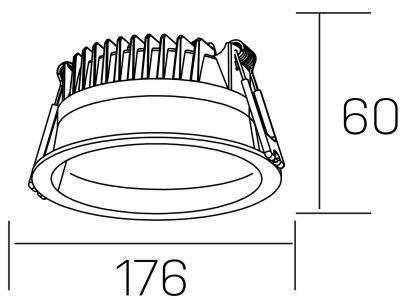

**lim**  
K50320.03.RF.BK-BK.MP.ST.8.30.PU

## GENERAL DETAILS

INSTALLATION	recessed with frame
FINISHES ALUMINIUM	Black-Black
OPTIC COVER	Microprismatico
LIGHT DIRECTION	Fixed
INT/EXT IP DEGREE	IP 44
MATERIAL	Aluminum
IK DEGREE	IK 6
UTILIZATION	Indoor
WARRANTY	3 years

## ELECTRICAL DETAILS

LAMP	LED
POWER	25 W
COLOUR TEMPERATURE	3000K
LUMINOUS FLUX	2200 Lm
EFFICACY DIMMING	92 Lm/W
DIMABLE	Push
DRIVER	Remote
CLASS PROTECTION	II
COLOUR RENDERING INDEX	CRI >80
VOLTAGE	220-240 V
FRECUENCIA	50-60 Hz
CURRENT INTENSITY	600 mA
LIFE TIME	35.000 h

## GENERAL DIMENSIONS

DIMENSIONS	Ø 176 mm
CUT OUT	Ø 160 mm
HEIGHT	h 60 mm
DIMENSIONES DE EMBALAJE	220 × 220 × 70 mm
PESO NETO	0.55

\*Please might expect a max.15% figure reduction in finishes other than white