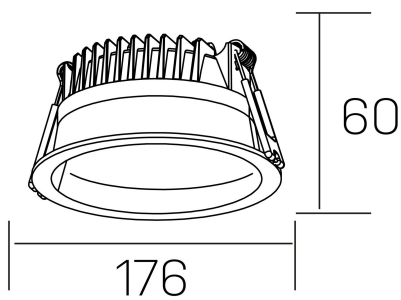

lim
K50320.03.RF.BK-BK.MP.ST.8.30.PU

GENERAL DETAILS

INSTALLATION	recessed with frame
FINISHES ALUMINIUM	Black-Black
OPTIC COVER	Microprismatico
LIGHT DIRECTION	Fixed
INT/EXT IP DEGREE	IP 44
MATERIAL	Aluminum
IK DEGREE	IK 6
UTILIZATION	Indoor
WARRANTY	5 years

ELECTRICAL DETAILS

LAMP	LED
POWER	25 W
COLOUR TEMPERATURE	3000K
LUMINOUS FLUX	2200 Lm
EFFICACY DIMMING	92 Lm/W
DIMABLE	Push
DRIVER	Remote
CLASS PROTECTION	II
COLOUR RENDERING INDEX	CRI >80
VOLTAGE	220-240 V
CURRENT INTENSITY	600 mA
LIFE TIME	50.000 h

GENERAL DIMENSIONS

DIMENSIONS	Ø 176 mm
CUT OUT	Ø 160 mm
HEIGHT	h 60 mm
DIMENSIONES DE EMBALAJE	220 × 220 × 70 mm
PESO NETO	0.55

*Please might expect a max.15% figure reduction in finishes other than white