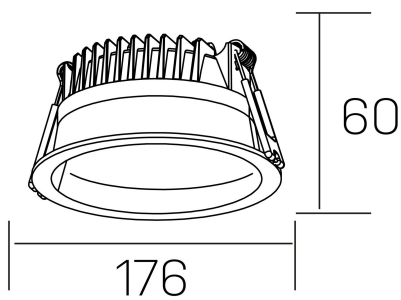

**lim**  
K50320.03.RF.BK-BK.MP.ST.8.30.PU

## GENERAL DETAILS

INSTALLATION	recessed with frame
FINISHES ALUMINIUM	Black-Black
OPTIC COVER	Microprismatico
LIGHT DIRECTION	Fixed
INT/EXT IP DEGREE	IP 44
MATERIAL	Aluminum
IK DEGREE	IK 6
UTILIZATION	Indoor
WARRANTY	3 years

## ELECTRICAL DETAILS

LAMP	LED
POWER	25 W
COLOUR TEMPERATURE	3000K
LUMINOUS FLUX	2200 Lm
EFFICACY DIMMING	92 Lm/W
DIMABLE	Push
DRIVER	Remote
CLASS PROTECTION	II
COLOUR RENDERING INDEX	CRI >80
VOLTAGE	220-240 V
FRECUENCIA	50-60 Hz
CURRENT INTENSITY	600 mA
LIFE TIME	50.000 h

## GENERAL DIMENSIONS

DIMENSIONS	Ø 176 mm
CUT OUT	Ø 160 mm
HEIGHT	h 60 mm
DIMENSIONES DE EMBALAJE	220 × 220 × 70 mm
PESO NETO	0.55

\*Please might expect a max.15% figure reduction in finishes other than white