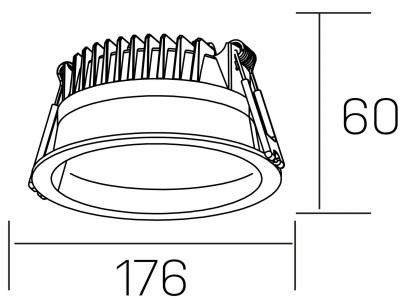

lim
K50320.03.RF.BK-BK.MP.ST.8.30.PC

GENERAL DETAILS

INSTALLATION	recessed with frame
FINISHES ALUMINIUM	Black-Black
OPTIC COVER	Microprismatico
LIGHT DIRECTION	Fixed
INT/EXT IP DEGREE	IP 44
MATERIAL	Aluminum
IK DEGREE	IK 6
UTILIZATION	Indoor
WARRANTY	3 years

ELECTRICAL DETAILS

LAMP	LED
POWER	25 W
COLOUR TEMPERATURE	3000K
LUMINOUS FLUX	2200 Lm
EFFICACY DIMMING	92 Lm/W
DIMABLE	PHASE CUT
DRIVER	Remote
CLASS PROTECTION	II
COLOUR RENDERING INDEX	CRI >80
VOLTAGE	220-240 V
FRECUENCIA	50-60 Hz
CURRENT INTENSITY	600 mA
LIFE TIME	50.000 h

GENERAL DIMENSIONS

DIMENSIONS	Ø 176 mm
CUT OUT	Ø 160 mm
HEIGHT	h 60 mm
DIMENSIONES DE EMBALAJE	220 × 220 × 70 mm
PESO NETO	0.55

*Please might expect a max.15% figure reduction in finishes other than white