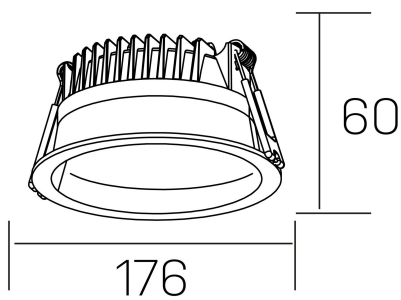

lim
K50320.03.RF.BK-BK.MP.ST.8.30.PC

GENERAL DETAILS

INSTALLATION	recessed with frame
FINISHES ALUMINIUM	Black-Black
OPTIC COVER	Microprismatico
LIGHT DIRECTION	Fixed
INT/EXT IP DEGREE	IP 44
MATERIAL	Aluminum
IK DEGREE	IK 6
UTILIZATION	Indoor
WARRANTY	3 years

ELECTRICAL DETAILS

LAMP	LED
POWER	25 W
COLOUR TEMPERATURE	3000K
LUMINOUS FLUX	2200 Lm
EFFICACY DIMMING	92 Lm/W
DIMABLE	PHASE CUT
DRIVER	Remote
CLASS PROTECTION	II
COLOUR RENDERING INDEX	CRI >80
VOLTAGE	220-240 V
FRECUENCIA	50-60 Hz
CURRENT INTENSITY	600 mA
LIFE TIME	35.000 h

GENERAL DIMENSIONS

DIMENSIONS	Ø 176 mm
CUT OUT	Ø 160 mm
HEIGHT	h 60 mm
DIMENSIONES DE EMBALAJE	220 × 220 × 70 mm
PESO NETO	0.55

*Please might expect a max.15% figure reduction in finishes other than white