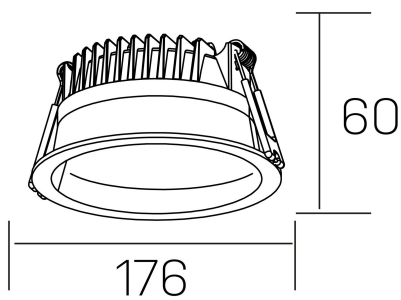

**lim**  
K50320.03.RF.BK-BK.MP.ST.8.30.DA

#### GENERAL DETAILS

INSTALLATION	recessed with frame
FINISHES ALUMINIUM	Black-Black
OPTIC COVER	Microprismatico
LIGHT DIRECTION	Fixed
INT/EXT IP DEGREE	IP 44
MATERIAL	Aluminum
IK DEGREE	IK 6
UTILIZATION	Indoor
WARRANTY	3 years

#### ELECTRICAL DETAILS

LAMP	LED
POWER	25 W
COLOUR TEMPERATURE	3000K
LUMINOUS FLUX	2200 Lm
EFFICACY DIMMING	92 Lm/W
DIMABLE	DALI
DRIVER	Remote
CLASS PROTECTION	II
COLOUR RENDERING INDEX	CRI >80
VOLTAGE	220-240 V
FRECUENCIA	50-60 Hz
CURRENT INTENSITY	600 mA
LIFE TIME	50.000 h

#### GENERAL DIMENSIONS

DIMENSIONS	Ø 176 mm
CUT OUT	Ø 160 mm
HEIGHT	h 60 mm
DIMENSIONES DE EMBALAJE	220 × 220 × 70 mm
PESO NETO	0.55

\*Please might expect a max.15% figure reduction in finishes other than white