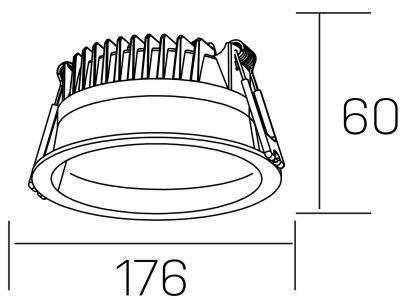

**lim**  
K50320.03.RF.BK-BK.MP.ST.8.30.DA

## GENERAL DETAILS

INSTALLATION	recessed with frame
FINISHES ALUMINIUM	Black-Black
OPTIC COVER	Microprismatico
LIGHT DIRECTION	Fixed
INT/EXT IP DEGREE	IP 44
MATERIAL	Aluminum
IK DEGREE	IK 6
UTILIZATION	Indoor
WARRANTY	3 years

## ELECTRICAL DETAILS

LAMP	LED
POWER	25 W
COLOUR TEMPERATURE	3000K
LUMINOUS FLUX	2200 Lm
EFFICACY DIMMING	92 Lm/W
DIMABLE	DALI
DRIVER	Remote
CLASS PROTECTION	II
COLOUR RENDERING INDEX	CRI >80
VOLTAGE	220-240 V
FRECUENCIA	50-60 Hz
CURRENT INTENSITY	600 mA
LIFE TIME	35.000 h

## GENERAL DIMENSIONS

DIMENSIONS	Ø 176 mm
CUT OUT	Ø 160 mm
HEIGHT	h 60 mm
DIMENSIONES DE EMBALAJE	220 × 220 × 70 mm
PESO NETO	0.55

\*Please might expect a max.15% figure reduction in finishes other than white