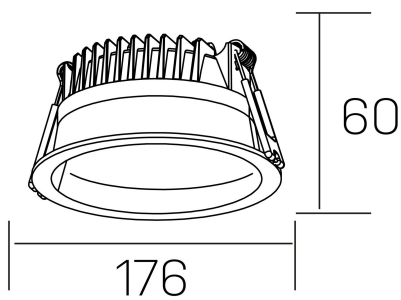

**lim**  
K50320.03.RF.BK-BK.MP.ST.8.30.D1

## GENERAL DETAILS

INSTALLATION	recessed with frame
FINISHES ALUMINIUM	Black-Black
OPTIC COVER	Microprismatico
LIGHT DIRECTION	Fixed
INT/EXT IP DEGREE	IP 44
MATERIAL	Aluminum
IK DEGREE	IK 6
UTILIZATION	Indoor
WARRANTY	3 years

## ELECTRICAL DETAILS

LAMP	LED
POWER	25 W
COLOUR TEMPERATURE	3000K
LUMINOUS FLUX	2200 Lm
EFFICACY DIMMING	92 Lm/W
DIMABLE	1.10v
DRIVER	Remote
CLASS PROTECTION	II
COLOUR RENDERING INDEX	CRI >80
VOLTAGE	220-240 V
FRECUENCIA	50-60 Hz
CURRENT INTENSITY	600 mA
LIFE TIME	35.000 h

## GENERAL DIMENSIONS

DIMENSIONS	Ø 176 mm
CUT OUT	Ø 160 mm
HEIGHT	h 60 mm
DIMENSIONES DE EMBALAJE	220 × 220 × 70 mm
PESO NETO	0.55

\*Please might expect a max.15% figure reduction in finishes other than white