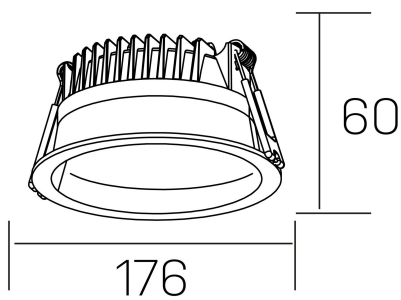

**lim**  
K50320.03.RF.BK-BK.MP.ST.8.30.D1

## GENERAL DETAILS

INSTALLATION	recessed with frame
FINISHES ALUMINIUM	Black-Black
OPTIC COVER	Microprismatico
LIGHT DIRECTION	Fixed
INT/EXT IP DEGREE	IP 44
MATERIAL	Aluminum
IK DEGREE	IK 6
UTILIZATION	Indoor
WARRANTY	3 years

## ELECTRICAL DETAILS

LAMP	LED
POWER	25 W
COLOUR TEMPERATURE	3000K
LUMINOUS FLUX	2200 Lm
EFFICACY DIMMING	92 Lm/W
DIMABLE	1.10v
DRIVER	Remote
CLASS PROTECTION	II
COLOUR RENDERING INDEX	CRI >80
VOLTAGE	220-240 V
FRECUENCIA	50-60 Hz
CURRENT INTENSITY	600 mA
LIFE TIME	50.000 h

## GENERAL DIMENSIONS

DIMENSIONS	Ø 176 mm
CUT OUT	Ø 160 mm
HEIGHT	h 60 mm
DIMENSIONES DE EMBALAJE	220 × 220 × 70 mm
PESO NETO	0.55

\*Please might expect a max.15% figure reduction in finishes other than white