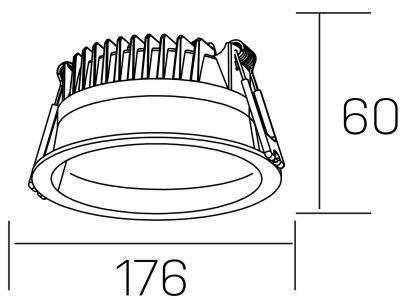

lim
K50320.03.RF.BK-BK.MP.ST.8.30

GENERAL DETAILS

INSTALLATION	recessed with frame
FINISHES ALUMINIUM	Black-Black
OPTIC COVER	Microprismatico
LIGHT DIRECTION	Fixed
INT/EXT IP DEGREE	IP 44
MATERIAL	Aluminum
IK DEGREE	IK 6
UTILIZATION	Indoor
WARRANTY	3 years

ELECTRICAL DETAILS

LAMP	LED
POWER	25 W
COLOUR TEMPERATURE	3000K
LUMINOUS FLUX	2200 Lm
EFFICACY DIMMING	92 Lm/W
DIMABLE	No Dim
DRIVER	Remote
CLASS PROTECTION	II
COLOUR RENDERING INDEX	CRI >80
VOLTAGE	220-240 V
FRECUENCIA	50-60 Hz
CURRENT INTENSITY	600 mA
LIFE TIME	35.000 h

GENERAL DIMENSIONS

DIMENSIONS	Ø 176 mm
CUT OUT	Ø 160 mm
HEIGHT	h 60 mm
DIMENSIONES DE EMBALAJE	220 × 220 × 70 mm
PESO NETO	0.55

*Please might expect a max.15% figure reduction in finishes other than white