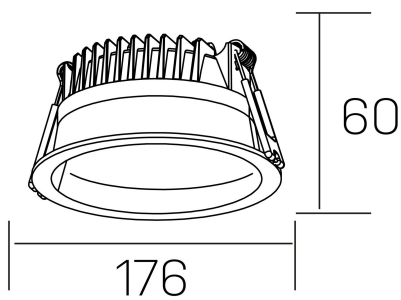

lim
K50320.03.RF.BK-BK.MP.ST.8.30

GENERAL DETAILS

INSTALLATION	recessed with frame
FINISHES ALUMINIUM	Black-Black
OPTIC COVER	Microprismatico
LIGHT DIRECTION	Fixed
INT/EXT IP DEGREE	IP 44
MATERIAL	Aluminum
IK DEGREE	IK 6
UTILIZATION	Indoor
WARRANTY	3 years

ELECTRICAL DETAILS

LAMP	LED
POWER	25 W
COLOUR TEMPERATURE	3000K
LUMINOUS FLUX	2200 Lm
EFFICACY DIMMING	92 Lm/W
DIMABLE	No Dim
DRIVER	Remote
CLASS PROTECTION	II
COLOUR RENDERING INDEX	CRI >80
VOLTAGE	220-240 V
FRECUENCIA	50-60 Hz
CURRENT INTENSITY	600 mA
LIFE TIME	50.000 h

GENERAL DIMENSIONS

DIMENSIONS	Ø 176 mm
CUT OUT	Ø 160 mm
HEIGHT	h 60 mm
DIMENSIONES DE EMBALAJE	220 × 220 × 70 mm
PESO NETO	0.55

*Please might expect a max.15% figure reduction in finishes other than white